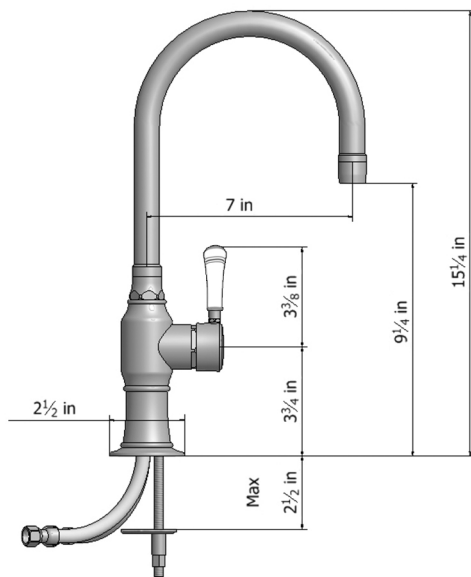

7" Swivel Deck Mount Single Hole Bar Faucet Spout with Right White Ceramic Contemporary Lever

Model #: 1073-WC-

FEATURES:

- 7" Swivel Spout
- Single Lever
- Single hole design allows for multiple choices of placement on sink or counter
- Perfect addition for bar or pantry sinks
- Lifetime ceramic cartridge
- Requires standard 1 3/8" - 1 5/8" faucet hole drilling

AVAILABLE FINISHES:

Polished Stainless (PSS) Brushed Stainless (BSS)

SPECIFICATION DRAWING:

AVAILABLE HANDLES: