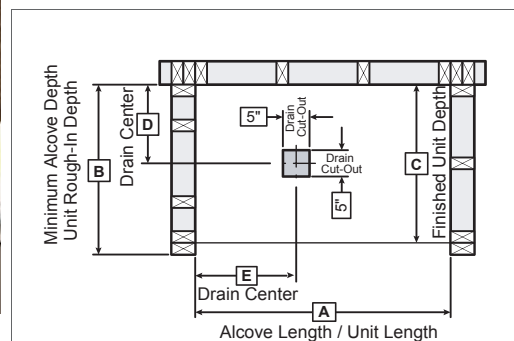

DOOR SELECTION

Combine with AKER's complete shower door offering visit www.akerbymax.com

Model	A	B	C	D	E
141286	59 3/4	37	36	16 3/4	29 7/8

Project : .....

Contractor : .....

AKER Representative : ..... Tel : .....

Date : .....

CERTIFICATIONS

AKER products adhere to one or more of the following certifications: