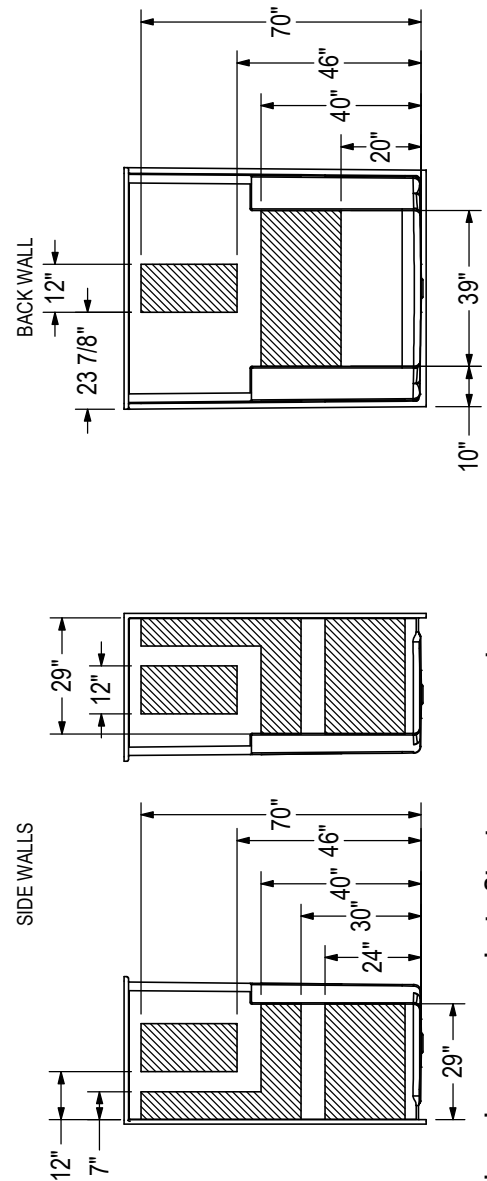

REINFORCEMENT BACKING