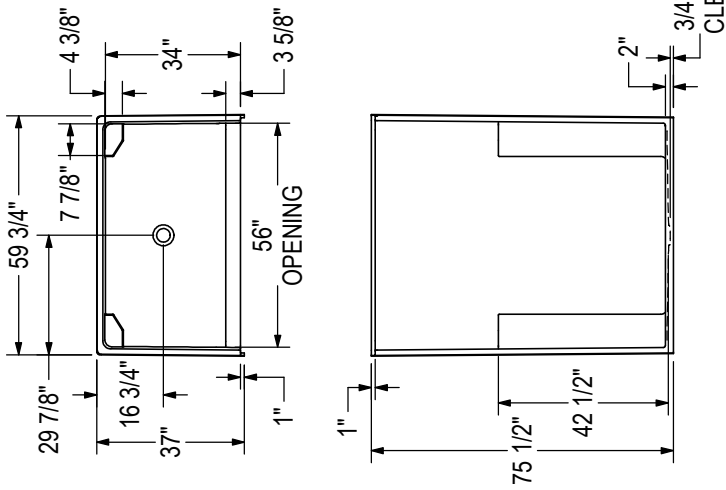

TECHNICAL SPECIFICATIONS

OPS-5634G

MODEL NUMBER 141286

TECHNICAL DRAWINGS

STANDARD MODEL