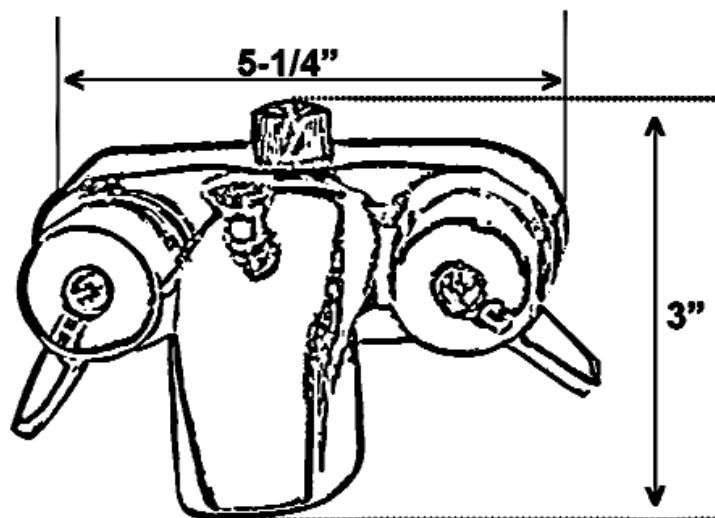

TUB CONVERTO SHOWER SPOUT WITH HANDLES

Cat. No.
195-S

Features:

- ▶ Metal body with brass fitting
- ▶ Compression fittings
- ▶ Metal lever handles
- ▶ 3-3/8" centers
- ▶ Quarter turn
- ▶ F 3/8" outlet connection for riser
- ▶ 3/4" nipples for water inlet
- ▶ Flow rate is 4 GPM
- ▶ Available in 5 finishes

Finishes:

BN Brushed Nickel
PB Polished Brass
CP Polished Chrome
PN Polished Nickel
ORB Oil Rubbed Bronze

L: 3"
W: 5-1/4"
Depth: 4"

Depth with Nipples: 5-1/2"
Spout Opening: 1-1/4"

Dimensions are nominal and may vary. Dimensions and specifications subject to change without notice.