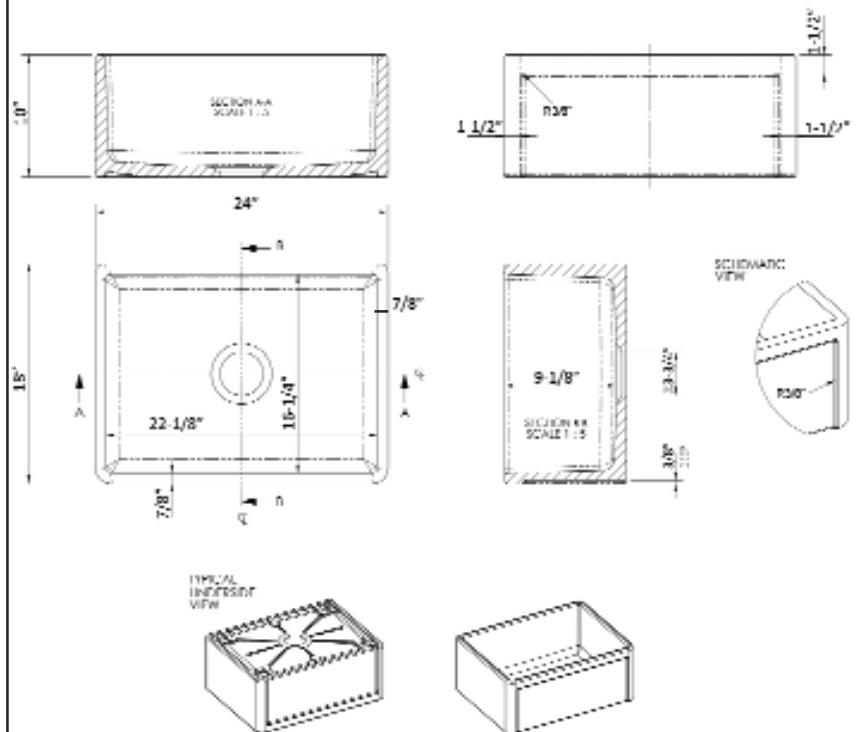

**24" CHAPMAN SINGLE  
BOWL FARMER SINK**

Cat. No  
FSSB1100

Interior-view

**Features:**

- ▶ Constructed of fine fireclay for beauty and durability
- ▶ Features frame front, smooth plain front on opposite side
- ▶ Center drain
- ▶ Fireclay provides a smooth, waveless surface
- ▶ Non-porous surface resists heat, stains and cracking
- ▶ 7/8" rim
- ▶ Accommodates 3-1/2" drain
- ▶ IAMPO approved
- ▶ Glazed on 4 sides

**Colors**

WH White

L: 24"  
W: 18"  
H: 10"

**Interior Dimensions:**

Basin Interior: 22-1/8" L x 16-1/4" W  
Basin Depth: 9-1/8"

Dimensions of fixture are nominal and may vary within the range of tolerances established by ANSI Standard A112.19.2. Dimensions and specifications subject to change without notice.