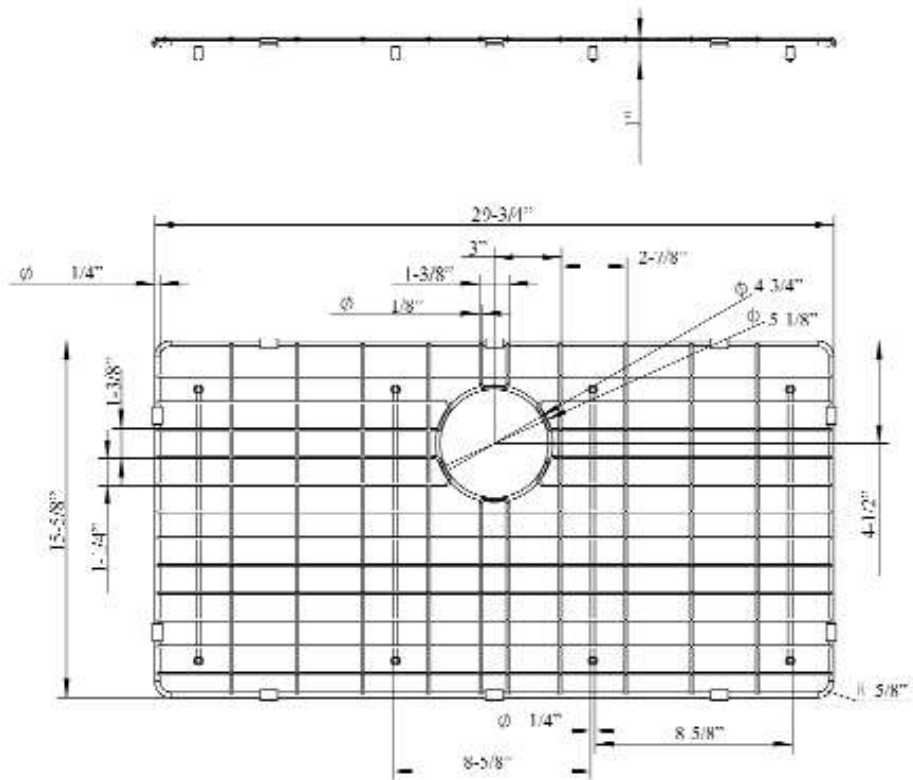

## Features:

- ▶ Fits bottom of FSSSB2036 farmer sink
- ▶ Rubber Feet Covers Included

## Finishes:

**SS** Stainless Steel

W: 29-<sup>3</sup>/<sub>4</sub>"  
D: 15-<sup>5</sup>/<sub>8</sub>"  
H: 1"

Drain Hole : 4-<sup>3</sup>/<sub>4</sub>"

Dimensions and specifications subject to change without notice.