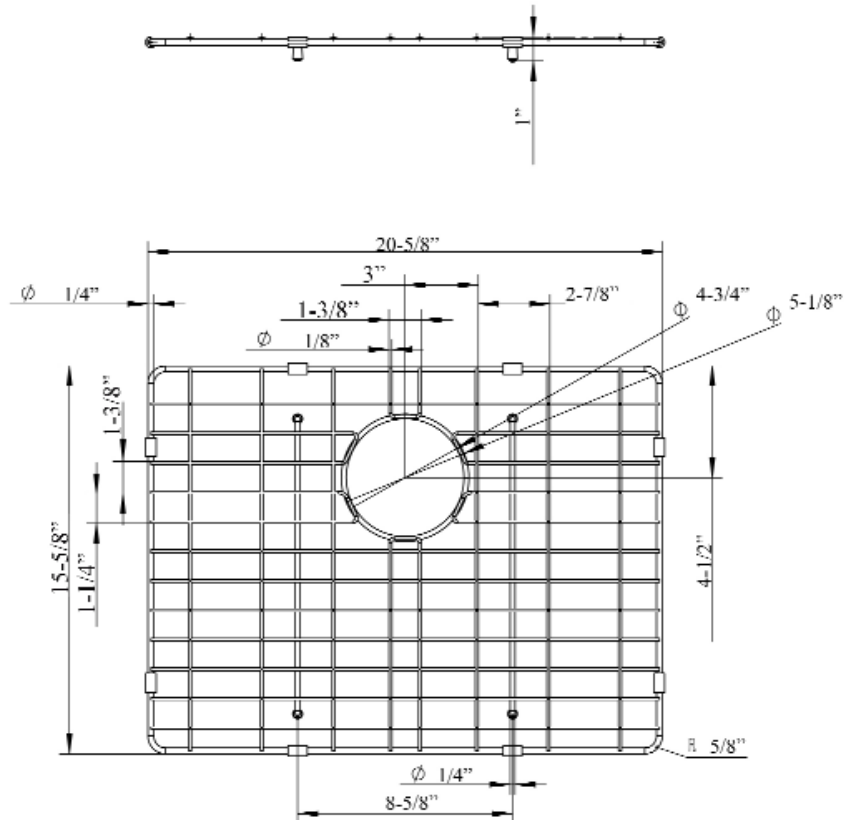

PSSSB2204 WIRE GRID

Cat. No.
PSSSB2204-WIRE

Features:

- ▶ Fits bottom of PSSSB2204 prep sink
- ▶ Rubber Feet Covers Included

Finishes:

SS Stainless Steel

W: 20-5/8"
D: 15-5/8"
H: 1"

Drain Hole : 4-3/4"

Dimensions and specifications subject to change without notice.