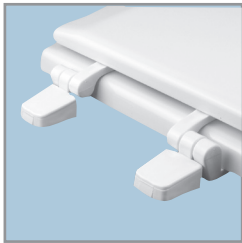

FEATURES:

Top-Tite® Hinges

Non-Corrosive Hex-Tite™ Bolts and Wing Nuts

TOP-TITE® HINGES