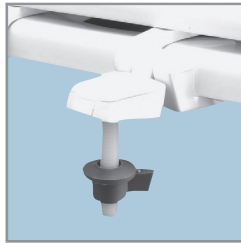

NON-CORROSIVE BOLTS
AND WING NUTS

DIMENSIONS: