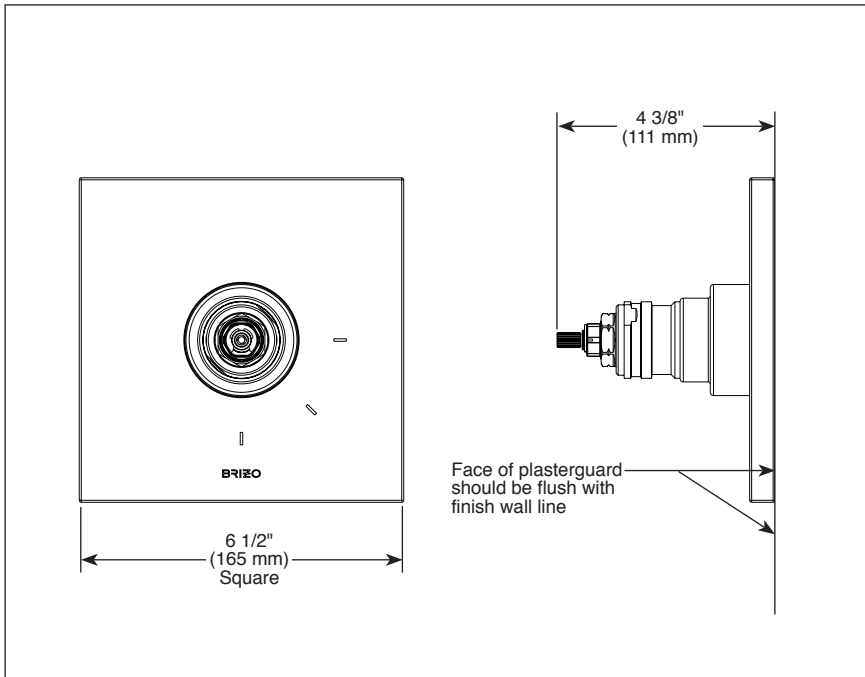

Submitted Model No.: _____

Specific Features: _____

▲ Designate proper finish suffix

BRIZO®

THERMOSTATIC VALVE TRIM

- Frank Lloyd Wright® Bath Collection by Brizo®
- TempAssure® Thermostatic
- Valve Only

FEATURES:

- TempAssure® thermostatic valve cartridge

STANDARD SPECIFICATIONS:

- Thermostatic wax element maintains the outlet temperature to $\pm 3.6^\circ\text{F}$
- Must also order MultiChoice® Universal rough valve body (R60000 Series)
- Back-to-back installation capability
- Bottom (2) handles control on/off and temperature
- Graphics indicate hot/cold temperature adjustment
- Field adjustable to limit handle rotation into hot water zone
- All parts replaceable from the front of the valve
- Adjusts for up to 1" wall thickness. Optional extension kit (RP74785) extends rough installation up to 1 3/4"