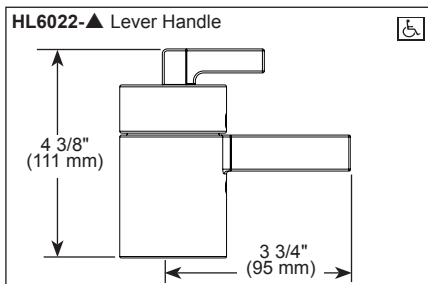

▲ Designate proper finish suffix

BRIZO®

THERMOSTATIC VALVE TRIM

- Frank Lloyd Wright® Bath Collection by Brizo®
- TempAssure® Thermostatic
- Valve Only

FEATURES:

- TempAssure® thermostatic valve cartridge

STANDARD SPECIFICATIONS:

- Thermostatic wax element maintains the outlet temperature to $\pm 3.6^\circ\text{F}$
- Must also order MultiChoice® Universal rough valve body (R60000 Series)
- Back-to-back installation capability
- Bottom (2) handles control on/off and temperature
- Graphics indicate hot/cold temperature adjustment
- Field adjustable to limit handle rotation into hot water zone
- All parts replaceable from the front of the valve
- Adjusts for up to 1" wall thickness. Optional extension kit (RP74785) extends rough installation up to 1 3/4"

WARRANTY

- Parts and Finish - Lifetime limited warranty; or for commercial purchasers, 10 years for multi-family residential (apartments and condominiums) and 5 years for all other commercial uses, in each case from the date of purchase.
- Electronic Parts and Batteries (if applicable) - 5 years from the date of purchase; or for commercial purchasers, 1 year from the date of purchase. No warranty is provided on batteries.

COMPLIES WITH:

- ASME A112.18.1 / CSA B125.1
- ASSE 1016
- Indicates compliance to ICC/ANSI A117.1