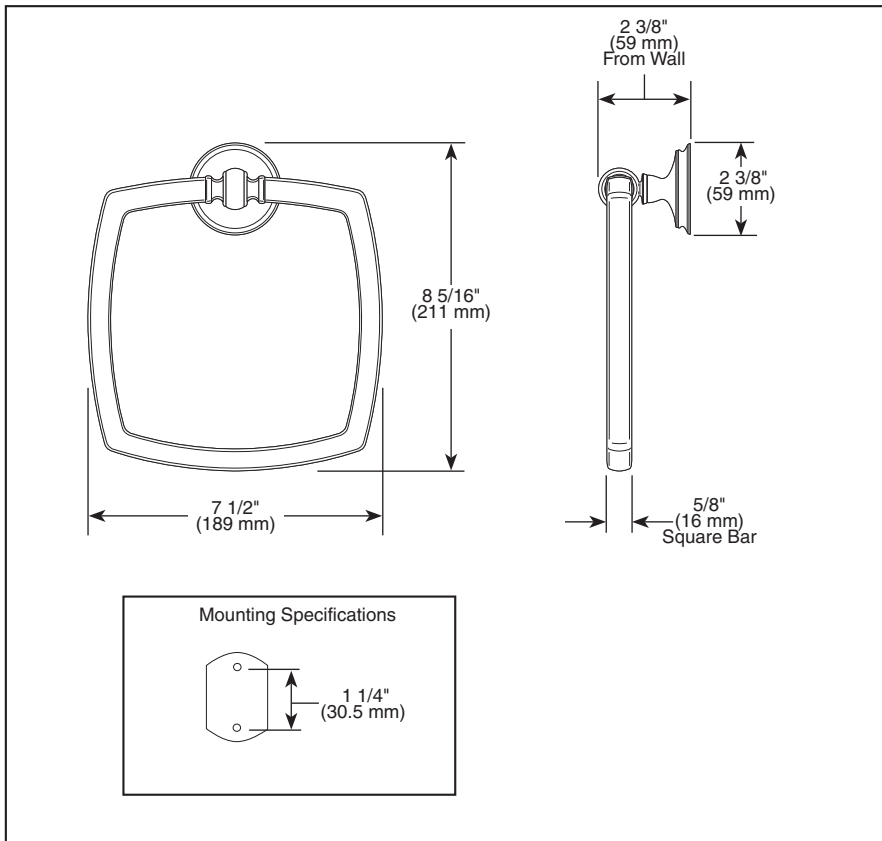

BRIZO®

ACCESSORIES

- Charlotte™ Bath Collection
- Towel Ring

Submitted Model No.: _____

Specific Features: _____

STANDARD SPECIFICATIONS:

- Mounting hardware and mounting instructions included with product.
- Note: Plastic anchors, screws, toggle bolts and mounting bracket are included with the mounting hardware.