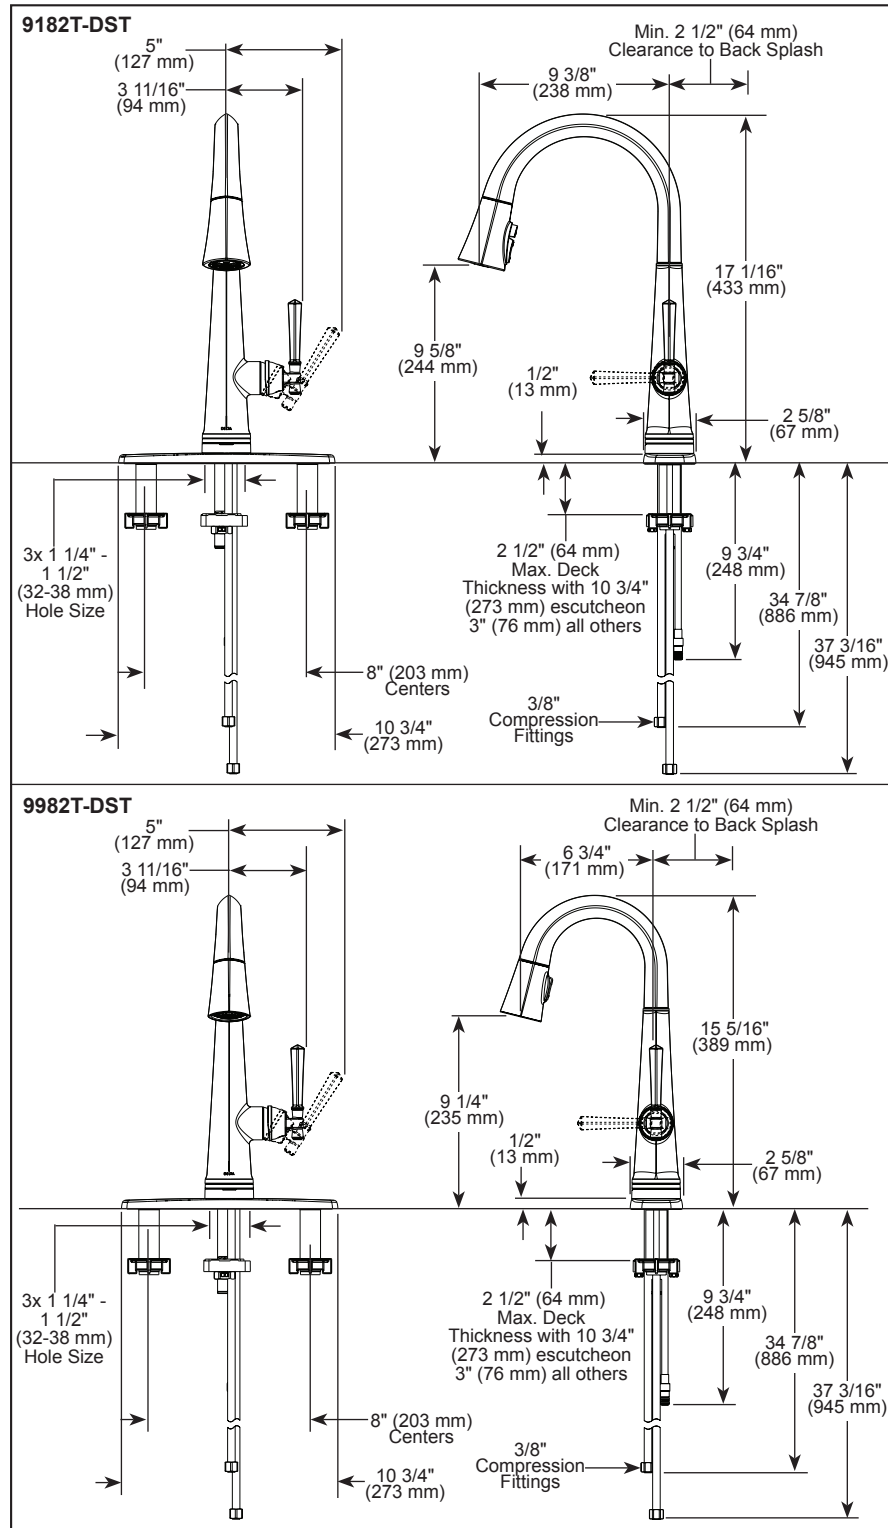

see what Delta can do™

KITCHEN FAUCETS

- Emmeline™ Collection
- Single Handle Pull-Down

Submitted Model No.: _____

Specific Features: _____

FEATURES:

- DIAMOND Seal® Technology
- Touch-Clean® Technology
- MagnaTite® Docking System
- ShieldSpray™ Technology (kitchen models only)
- Touch2O® Technology
- Lumicoat™ Finish (Not available on Matte Black Finish)

STANDARD SPECIFICATIONS:

- Maximum 1.8 gpm @ 60 psi, 6.8 L/m in @ 414 kPa
- One or three hole mount (escutcheon included with kitchen models, for prep models order separately)
- Diamond coated ceramic cartridge
- 3/8" O.D. straight, staggered PEX supply lines
- Spout rotates 360°
- Hot/cold indicator markings
- Dual integral check valves in sprayer assembly
- Three-function wand; Aerated stream, spray or ShieldSpray™
- Two-function wand; Aerated stream or spray (bar/prep models only)
- LED indicator light signals on-off, water temperature and low batteries
- Uses 6 AA (included) or 6 C (optional) batteries
- Optional (EP73954) 120V AC adapter available (3 prong grounded outlet required)

DSP-K-9182T-DST Rev. B

Delta Faucet Company

55 E. 111th Street, Indianapolis, IN 46280
 350 South Edgeware Road, St. Thomas, ON N5P 4L1
 © 2020 Delta Faucet Company