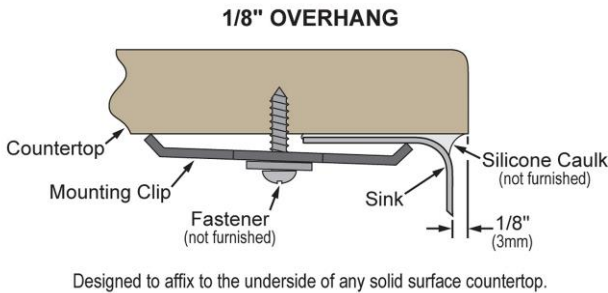

Installation Profile:

Product Compliance: ASME A112.19.3/CSA B45.4
Accessory: ASME A112.18.2/CSA B125.2

Sinks are listed by IAPMO® as meeting the applicable requirements of the Uniform Plumbing Code®, International Plumbing Code®, and National Plumbing Code of Canada.

- [Clean and Care Manual (PDF)](#)
- [Installation Instructions (PDF) - 1000005325](#)
- [Installation Instructions (PDF) - 1000005235_drain](#)
- [Installation Instructions (PDF) - Warranty (PDF)](#)

PART: _____ QTY: _____
PROJECT: _____
CONTACT: _____
DATE: _____
NOTES: _____
APPROVAL: _____