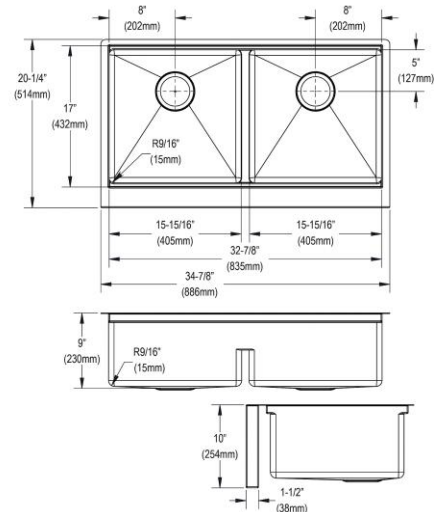

In keeping with our policy of continuing product improvement, Elkay reserves the right to change product specifications without notice. Please visit elkay.com for the most current version of Elkay product specification sheets. This specification describes an Elkay product with design, quality, and functional benefits to the user. When making a comparison of other producers' offerings, be certain these features are not overlooked.