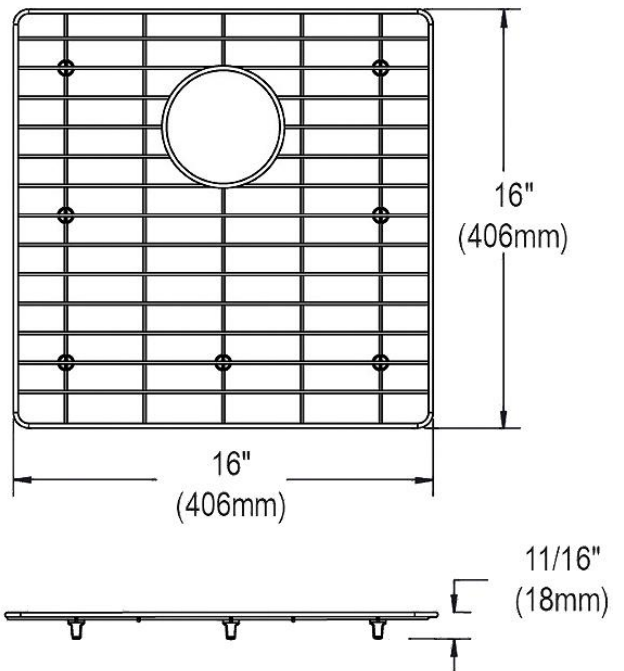

AMERICAN PRIDE. A LIFETIME TRADITION.

Like your family, the Elkay family has values and traditions that endure. For almost a century, Elkay has been a family-owned and operated company, providing thousands of jobs that support our families and communities.

[Clean and Care Manual (PDF)](#)

[Clean and Care Manual (PDF)](#)

[Installation Instructions (PDF)](#)

[Warranty (PDF)](#)