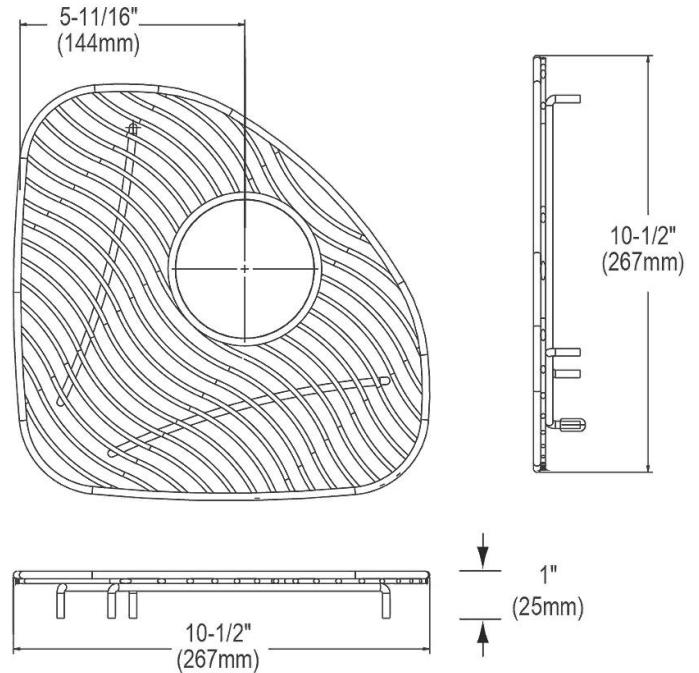

Material:	Stainless Steel
Finish:	Polished Stainless Steel
Dimensions:	10-1/2" x 10-1/2" x 1"
Fits Bowl Size(s):	11-1/2" x 11-1/2" with 2" drain opening

AMERICAN PRIDE. A LIFETIME TRADITION. Like your family, the Elkay family has values and traditions that endure. For almost a century, Elkay has been a family-owned and operated company, providing thousands of jobs that support our families and communities.

[Clean and Care Manual (PDF)](#)
[Clean and Care Manual (PDF)](#)
[Warranty (PDF)](#)