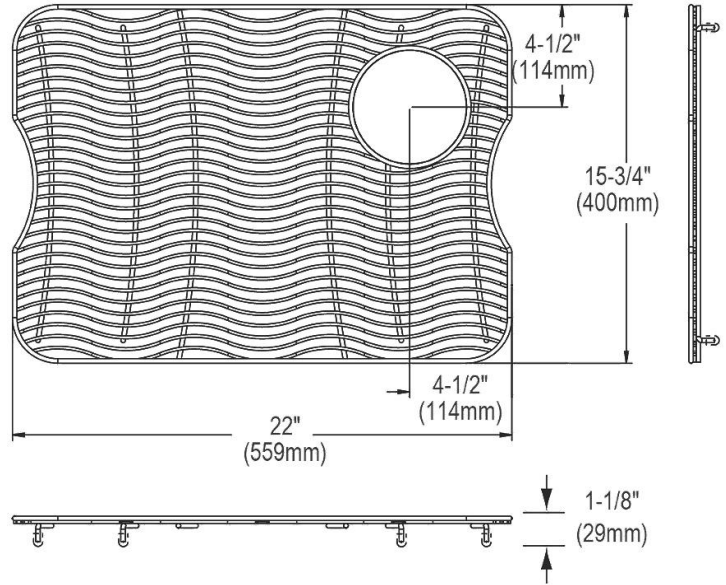

Material:	Stainless Steel
Finish:	Polished Stainless Steel
Dimensions:	22" x 15-3/4" x 1-1/8"
Fits Bowl Size(s):	23" x 16-3/4"

Special Note: For bowls with rear right drain opening.

AMERICAN PRIDE. A LIFETIME TRADITION.
Like your family, the Elkay family has values and traditions that endure. For almost a century, Elkay has been a family-owned and operated company, providing thousands of jobs that support our families and communities.

[Clean and Care Manual (PDF)](#)

[Clean and Care Manual (PDF)](#)

[Warranty (PDF)](#)