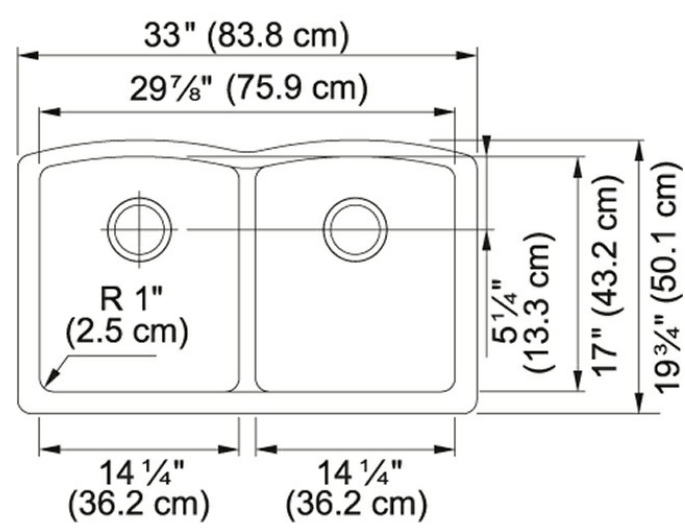

Ellipse ELG120SHG Granite Stone Grey

Extreme durability meets efficient design in the Ellipse Granite series.

Product Picture

Technical Drawing

Product Dimensions

Length overall	19 3/4"
Width overall	33"
Depth Overall	9"
Length of large bowl	17"
Width of large bowl	14 1/4"
Depth of large bowl	9"
Length of small bowl	17"
Width of small bowl	14 1/4"
Depth of small bowl	9"
Minimum Cabinet Size	36"

General Information

Number of Bowls	2
Cut-Out Template	Yes
Where to buy	Showroom

Article Numbers

FUN#	125.0491.519
US Part Number	ELG120SHG