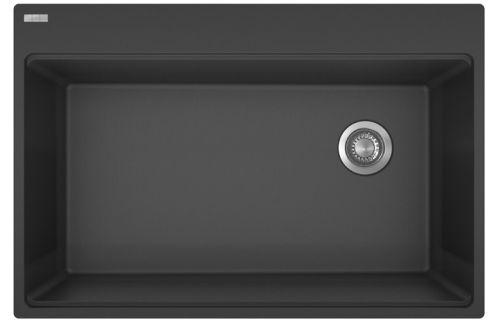

MARIS

GRANITE 33" SINGLE BOWL SINK Model MAG610310W-CA

With its clean lines and generous size Maris brings a modern flair to any busy utility room or kitchen.

FEATURES

- Large capacity 9 1/2" deep bowl provides a generous workspace for dishes and large cookware.
- Accessory rail system supports optional accessories and turns the sink into a functional workstation
- Sanitized® function reduces bacteria and microbe growth.
- Rear offset drain maximize the usable surface of the bowl and creates extra cabinet space beneath the sink.

TECHNICAL FEATURES

Overall Sink Size (OD)	33" x 19 5/16"
Bowl Size (ID)	31 7/16" x 17"
Bowl Depth (ID)	9 1/2"
Corner Radius	16mm
Minimum Cabinet Size	36"
Installation Type	Drop In
Weight	37 lbs
Warranty	Limited Lifetime

AVAILABLE FINISHES

MAG610310W-CHA-CA		Champagne
MAG110310W-ONY-CA		Onyx
MAG610310W-SHG-CA		Stone Grey
MAG610310W-OYS-CA		Oyster
MAG610310W-PWT-CA		Polar White
MAG610310W-MBK-CA		Matte Black

INCLUDED ACCESSORIES

Strainer Assembly	1145

OPTIONAL ACCESSORIES

Bottom Grid	MA-31-36S
Cutting Board	MA-40S
Roller Mat	MA-31RM
Colander	MA-70S

Product Image