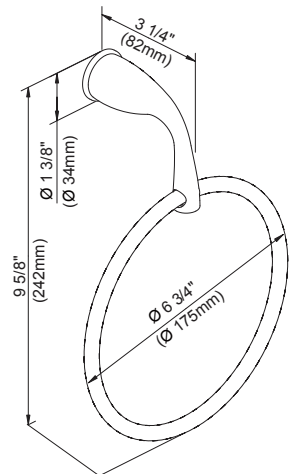

	Chrome
---	--------

Please see gerberonline.com or current price list for available finishes. Finish is defined by additional suffix.

D441412 - 18" Towel Bar
D441422 - 24" Towel Bar

D441162 - Robe Hook

D441251 - Toilet Paper Holder

D441112 - Towel Ring

18", 24" - Towel Bar

Toilet Paper Holder

Robe Hook

Towel Ring

Submittal Information:

Name: _____
Location: _____

Contractor: _____
Contact #: _____