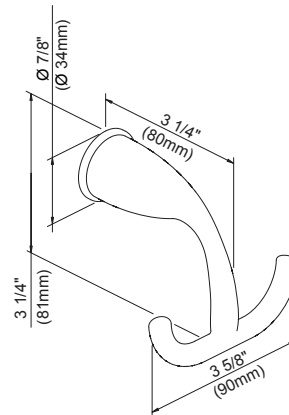

	Chrome
---	--------

Please see gerberonline.com or current price list for available finishes. Finish is defined by additional suffix.

D441412 - 18" Towel Bar
D441422 - 24" Towel Bar

D441162 - Robe Hook

D441251 - Toilet Paper Holder

D441112 - Towel Ring

18", 24" - Towel Bar

Toilet Paper Holder

Robe Hook

Towel Ring

Submittal Information:

Name: _____
Location: _____

Contractor: _____
Contact #: _____