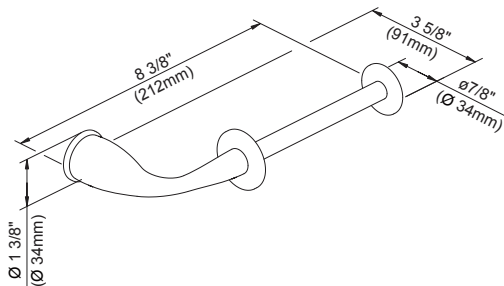

	Chrome
---	--------

Please see gerberonline.com or current price list for available finishes. Finish is defined by additional suffix.

D441412 - 18" Towel Bar
D441422 - 24" Towel Bar

D441162 - Robe Hook

D441251 - Toilet Paper Holder

D441112 - Towel Ring

18", 24" - Towel Bar

Toilet Paper Holder

Robe Hook

Towel Ring

Submittal Information:

Name: _____
Location: _____

Contractor: _____
Contact #: _____