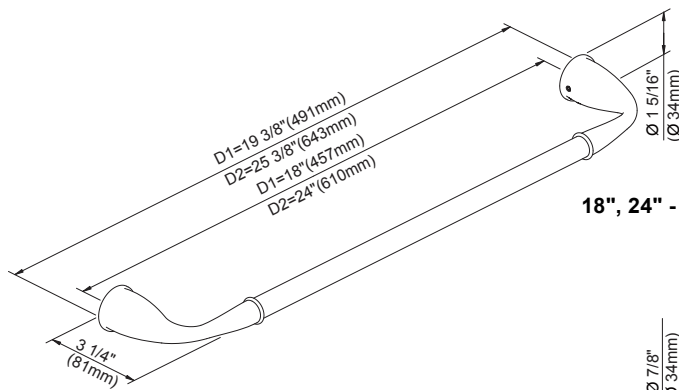

	Chrome
---	--------

Please see gerberonline.com or current price list for available finishes. Finish is defined by additional suffix.

D441412 - 18" Towel Bar
D441422 - 24" Towel Bar

D441162 - Robe Hook

D441251 - Toilet Paper Holder

D441112 - Towel Ring

18", 24" - Towel Bar

Toilet Paper Holder

Robe Hook

Towel Ring

Submittal Information:

Name: _____
Location: _____

Contractor: _____
Contact #: _____