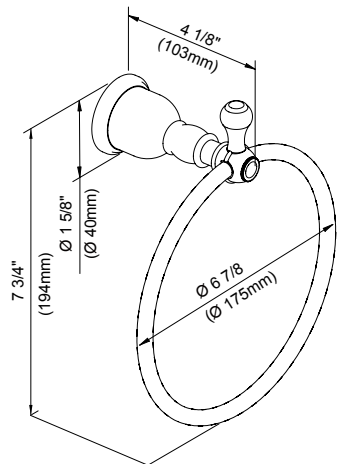

Please see gerberonline.com or current price list for available finishes. Finish is defined by additional suffix.

D443411 - 18" Towel Bar
D443421 - 24" Towel Bar

D443171 - Robe Hook

D442251 - Toilet Paper Holder

D442111 - Towel Ring

18", 24" - Towel Bar

Robe Hook

Toilet Paper Holder

Towel Ring

Submittal Information:

Name: _____

Contractor: _____