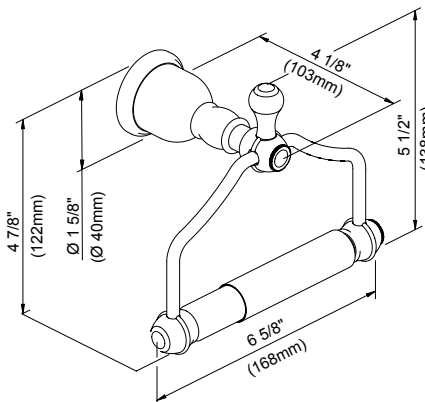

Please see gerberonline.com or current price list for available finishes. Finish is defined by additional suffix.

D443411 - 18" Towel Bar
D443421 - 24" Towel Bar

D443171 - Robe Hook

D442251 - Toilet Paper Holder

D442111 - Towel Ring

18", 24" - Towel Bar

Robe Hook

Toilet Paper Holder

Towel Ring

Submittal Information:

Name: _____

Contractor: _____