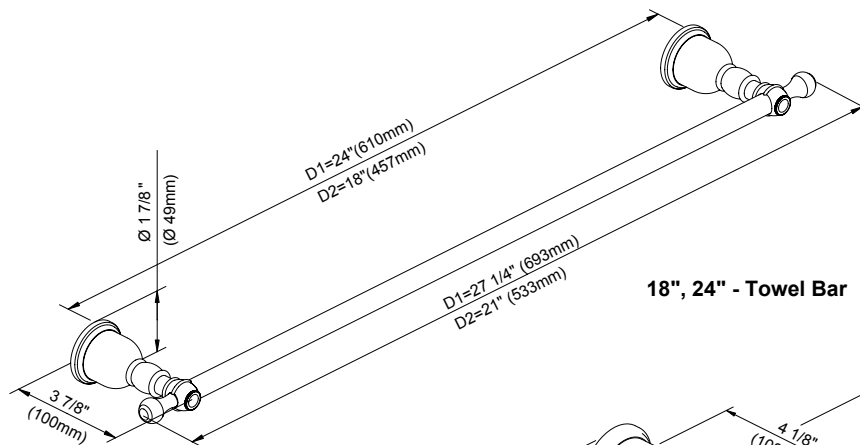

Please see gerberonline.com or current price list for available finishes. Finish is defined by additional suffix.

D443411 - 18" Towel Bar
D443421 - 24" Towel Bar

D443171 - Robe Hook

D442251 - Toilet Paper Holder

D442111 - Towel Ring

18", 24" - Towel Bar

Robe Hook

Toilet Paper Holder

Towel Ring

Submittal Information:

Name: _____

Contractor: _____