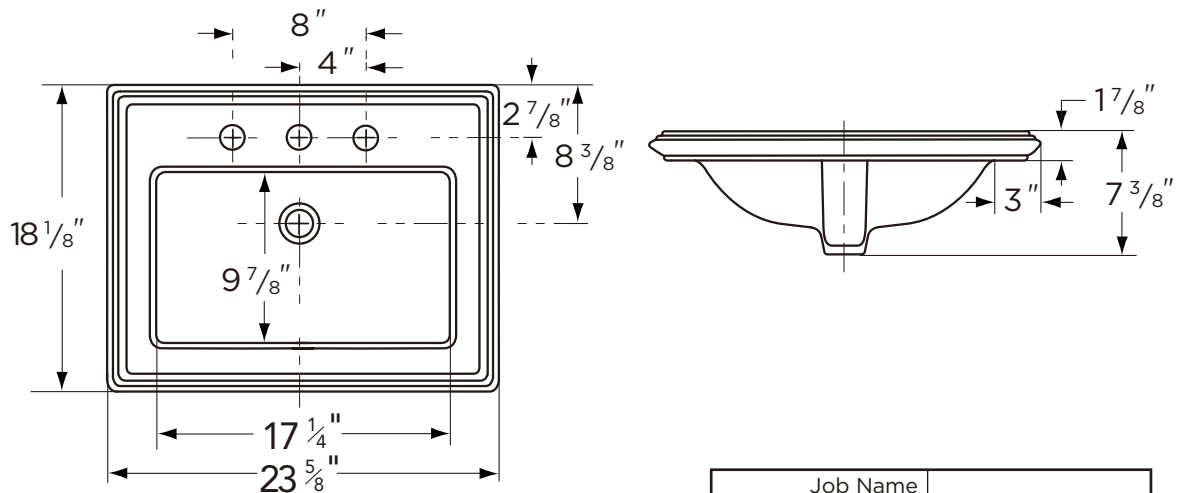

VITREOUS CHINA

LAVATORY
12-875-12-879

LAVATORIES

TOILETS

BIDETS / URINALS

CAST IRON

LOGAN SQUARE™ Self-Rimming

Features:

- 23 5/8" x 18 1/8" Lavatory
- 4" Centers (12-875) (White only)
- 8" Centers (12-879)
(White and Biscuit)
- Concealed Front Overflow

Dimensions:

Height 7 3/8"
 Width 23 5/8"
 Depth 18 1/8"
 Shipping Weight 31 lbs

Specifications: Lavatory—#12-879 Shown
 Drain and anchoring kit not included

Job Name	
Date	
Model Specified	
Quantity	
Customer	
Contractor	
Architect/engineer	

www.gerberonline.com

LOGAN SQUARE™

12-879
Self-Rimming Lavatory

NOTES:
All dimensions are in inches.

Illustrations may not be drawn to scale.

IMPORTANT:
Dimensions of fixtures are nominal and may vary within the range of tolerances established by ASME Standard A 112.19.2.