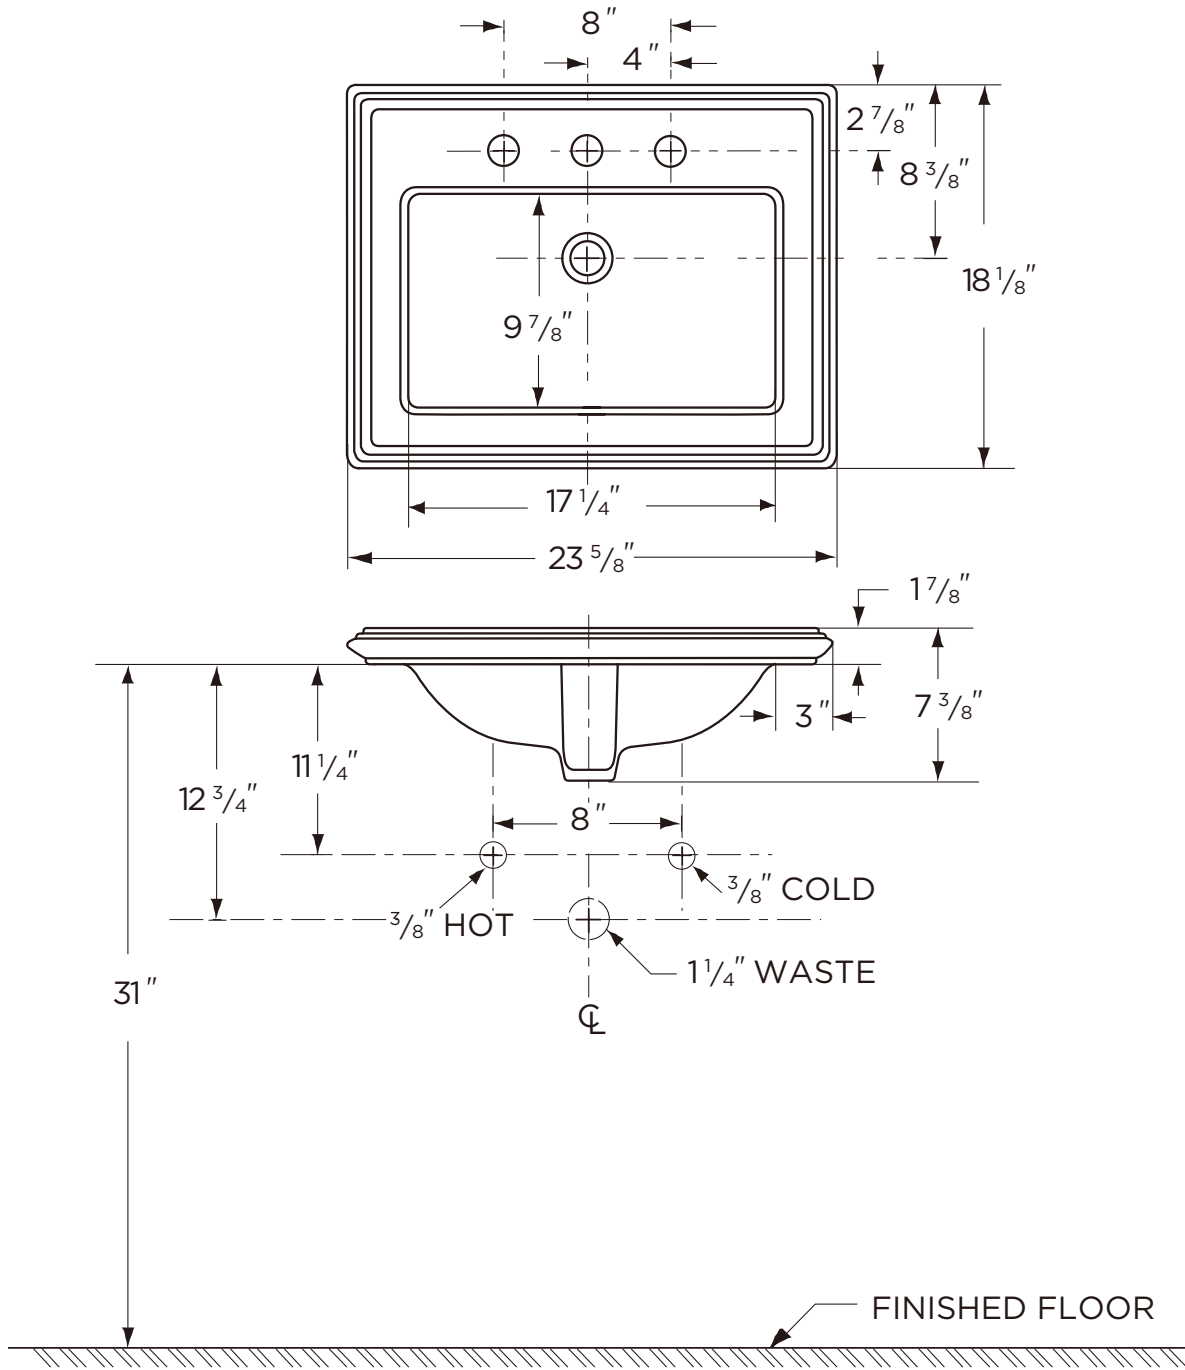

- 23 5/8" x 18 1/8" Lavatory
- 4" Centers (12-875) (White only)
- 8" Centers (12-879)
(White and Biscuit)
- Concealed Front Overflow

Dimensions:

Height 7 3/8"
 Width 23 5/8"
 Depth 18 1/8"
 Shipping Weight 31 lbs

Specifications: Lavatory—#12-879 Shown
 Drain and anchoring kit not included

Job Name	
Date	
Model Specified	
Quantity	
Customer	
Contractor	
Architect/engineer	

www.gerberonline.com

LOGAN SQUARE™

12-879
Self-Rimming Lavatory

NOTES:
All dimensions are in inches.

Illustrations may not be drawn to scale.

IMPORTANT:
Dimensions of fixtures are nominal and may vary within the range of tolerances established by ASME Standard A 112.19.2.