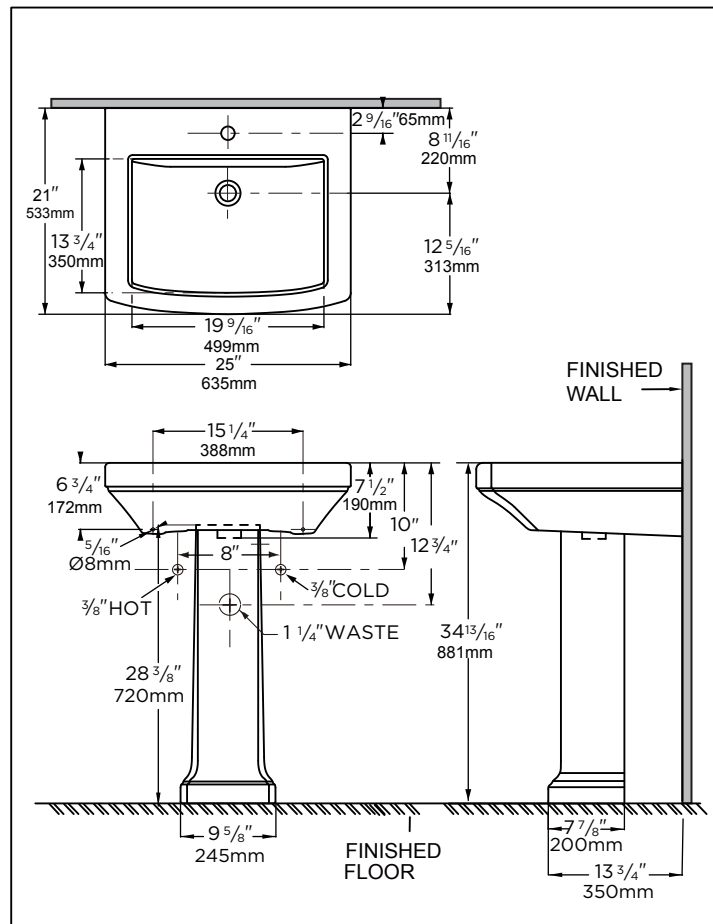

Features:

□ 23-501/23-504/23-508

- Vitreous china
- Outer dimensions: 25"x21"
- Inner dimensions: 19 9/16" x 13 3/4"
- Modern traditional design compliments our Hinsdale toilets
- Arced rectangular shape basin
- Rear overflow
- Rear-oriented drain hole location
- Not Compliant with the Americans with Disabilities Act (ADA) standards when installed with pedestal
- Wall hanger included (99-161)
- Faucet and drain sold separately

23-501 Shown

Technical Information:

Included Components:

□ Combination	23-501	23-504	23-508
□ Lavatory	13-501	13-504	13-508
□ Pedestal	29-831	29-831	29-831

Fixtures:

Models	23-501	23-504	23-508
Configuration	1 hole	4" centers	8" centers
Height	34 13/16"	34 13/16"	34 13/16"
Width	25"	25"	25"
Depth	21"	21"	21"
Product Weight	84lbs	84lbs	84lbs

Accessories:

- None

Available Colors:

- White only

Warranty:

- Limited lifetime warranty

NOTES: All dimensions are in inches. Illustrations may not be drawn to scale.
* Dimensions shown for locations of supply lines and "P" trap are suggested.

IMPORTANT:
Dimensions of fixtures are nominal and may vary within the range of tolerances established by ASME standard A 112.19.2
PLUMBERS NOTE: Provide suitable reinforcement for all wall supports