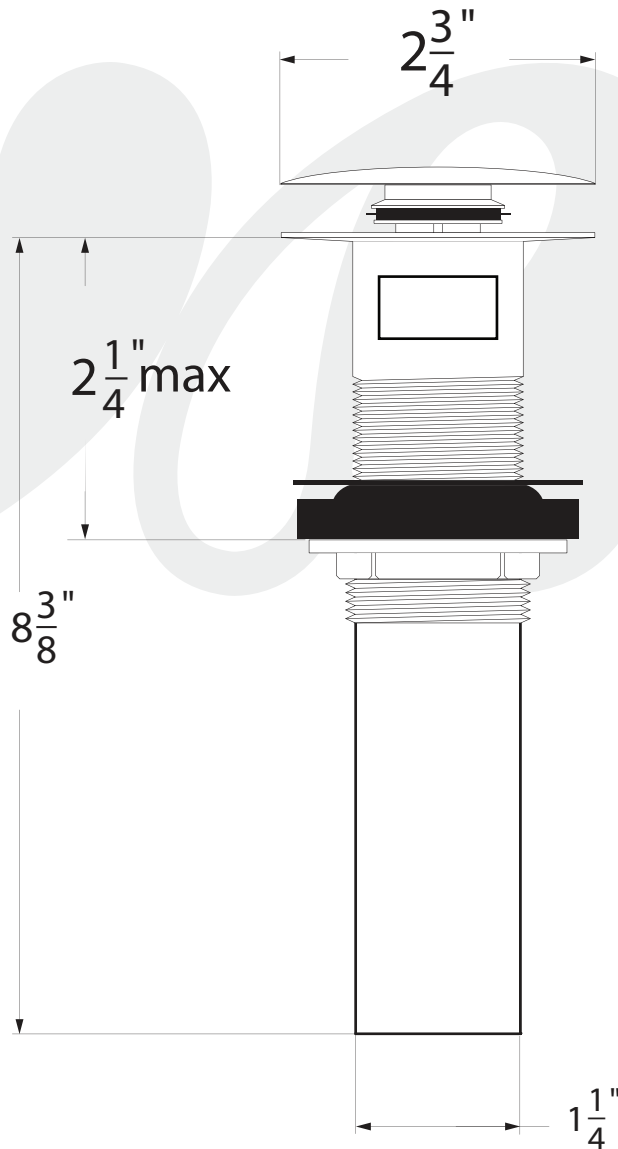

P0112101, P0112129, P0112103, P0112113, P0112114

Description

- Push style pop-up assembly
- With over flow
- Dome shape push style plug
- * Available in all Huntington Brass special finishes

Standards

- Complies with IAPMO UPC/cUPC

Colors / Finishes

- P0112101 - Chrome
- P0112129 - Satin Nickel
- P0112103 - Antique Bronze
- P0112114 - PVD Polished Brass
- P0112113 - PVD Polished Nickel

Item Number	Type	Date
P0112101	Accessories	1/20/2016