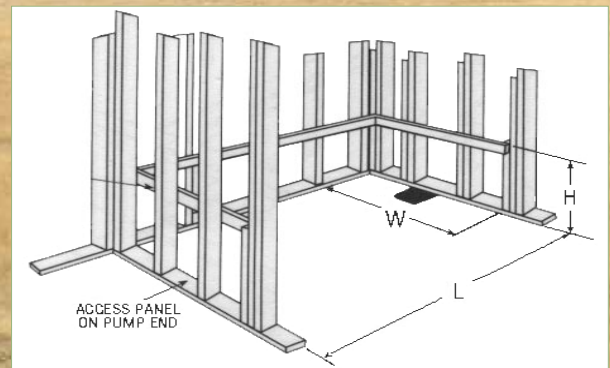

### Framing Dimensions

Model	Island Drop-In			3 Wall Enclosure		
	(L)ength	(W)idth	(H)eight Finish	(L)ength	(W)idth	(H)eight Ledger Molded
7236	70"	34"	18"	72"	36"	19½"

Disclaimer: Certain options or altering the pump/blower location may cause the pump/blower to extend beyond the tub decking.  
 For cutout dimensions wait for unit to arrive.  
 All specifications subject to change without notice.