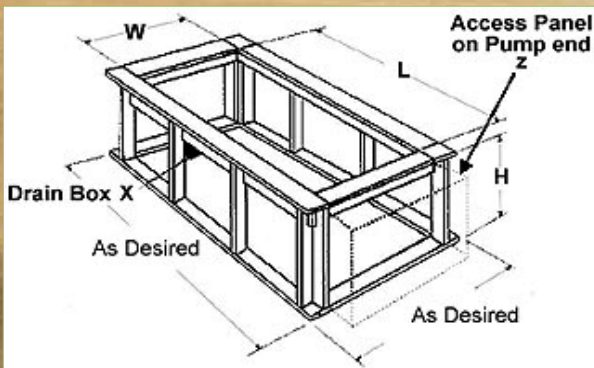

# Studio 7236

Must be set in Mortar Base

-  Pump motor
-  Jets
-  Anti-vortex suction
-  Overflow location

**AS SHOWN:**  
Whirlpool option w/ standard jets

**ALSO AVAILABLE:**  
Soaking Tub Only,  
Thermal Air,

### Framing Dimensions

Model	Island Drop-In			3 Wall Enclosure		
	(L)ength	(W)idth	(H)eight Finish	(L)ength	(W)idth	(H)eight Ledger Molded
7236	70"	34"	18"	72"	36"	19½"

Disclaimer: Certain options or altering the pump/blower location may cause the pump/blower to extend beyond the tub decking.  
 For cutout dimensions wait for unit to arrive.  
 All specifications subject to change without notice.