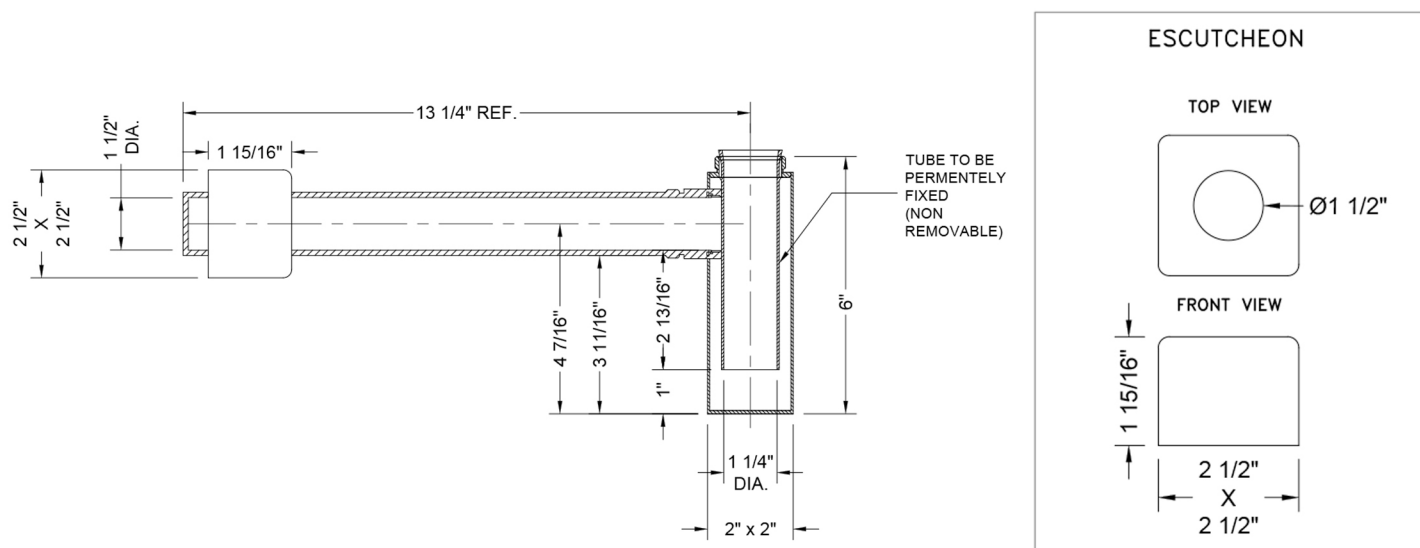

SPECIFICATION DRAWING:

COMPLIANCES:

Complies with: ASME A112.18.2-2015/CSA B125.2-15