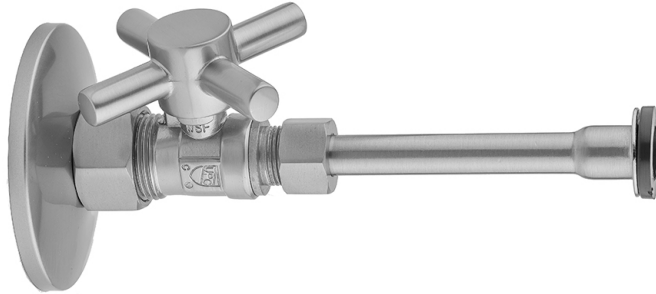

Quarter Turn Straight Pattern 5/8" O.D. Compression (Fits 1/2" Copper) x 3/8" O.D. Toilet Supply Kit with Contempo Cross Handle, 20" Supply Tube, Escutcheon

Model #: 622-4-72-

FEATURES:

- Complete Toilet Supply Kit
- Kit contains:
 - (1) Quarter Turn Straight Pattern 5/8" O.D. Compression (Fits 1/2" Copper) x 3/8" O.D. Supply Valve with Contempo Cross Handle P/N 622-4
 - (1) 20" Copper Supply Tube P/N 772
 - (1) Escutcheon P/N 7463 (ULB P/N 6015)

AVAILABLE FINISHES:

Polished Chrome (PCH)	Satin Chrome (SC)	Bronze Umber (BU)
Satin Nickel (SN)	Pewter (PEW)	Caramel Bronze (CB)
Polished Nickel (PN)	Antique Brass (AB)	Antique Copper (ACU)
Oil-Rubbed Bronze (ORB)	Polished Brass (PB)	Polished Copper (PCU)
Vintage Bronze (VB)	Satin Brass (SB)	Rose Gold (RG)
Matte Black (MBK)	Satin Gold (SG)	Polished Gold (PG)
Black Nickel (BKN)	Bombay Gold (BG)	Jewelers Gold (JG)
Europa Bronze (EB)	White (WH)	Sedona Beige (SDB)
Tristan Brass (TB)	Unlacquered Brass (ULB)	Satin Cooper (SCU)

SPECIFICATION DRAWING:

COMPONENTS	
DESCRIPTION	QTY:
STRAIGHT VALVE - CONTEMPO CROSS HANDLE	1
20" X 3/8" O.D. SUPPLY TUBE	1
ESCUTCHEON	1
PLASTIC FILL VALVE COUPLING NUT	1

AVAILABLE HANDLES: