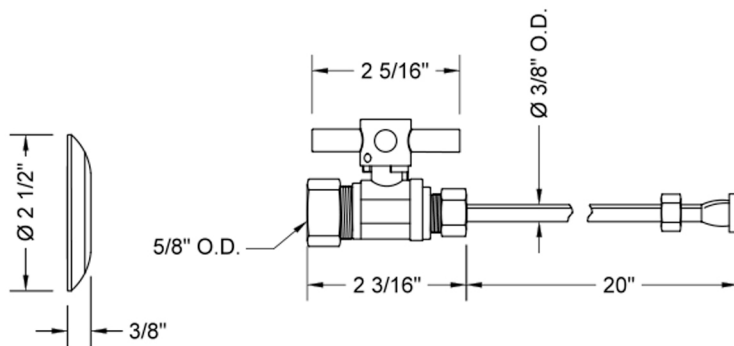

Quarter Turn Straight Pattern 5/8" O.D. Compression (Fits 1/2" Copper) x 3/8" O.D. Toilet Supply Kit with Contempo Cross Handle, 20" Supply Tube, Escutcheon

Model #: 622-4-72-

FEATURES:

- Complete Toilet Supply Kit
- Kit contains:
 - (1) Quarter Turn Straight Pattern 5/8" O.D. Compression (Fits 1/2" Copper) x 3/8" O.D. Supply Valve with Contempo Cross Handle P/N 622-4
 - (1) 20" Copper Supply Tube P/N 772
 - (1) Escutcheon P/N 7463 (ULB P/N 6015)

SPECIFICATION DRAWING:

COMPONENTS	
DESCRIPTION	QTY:
STRAIGHT VALVE - CONTEMPO CROSS HANDLE	1
20" X 3/8" O.D. SUPPLY TUBE	1
ESCUTCHEON	1
PLASTIC FILL VALVE COUPLING NUT	1

AVAILABLE HANDLES: