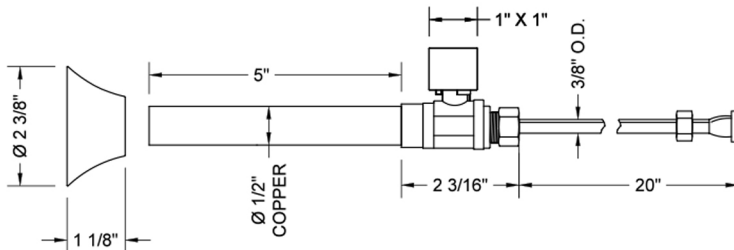

Quarter Turn Straight Pattern 1/2" Copper (Sweat Fit) x 3/8" O.D. Toilet Supply Kit with Square Handle, 20" Supply Tube, Escutcheon

Model #: 631-7-72-

FEATURES:

- Complete Toilet Supply Kit
- Kit contains:
 - (1) Quarter Turn Straight Pattern 1/2" Copper (Sweat Fit) x 3/8" O.D. Supply Valve with Square Handle P/N 631-7
 - (1) 20" Copper Supply Tube P/N 772
 - (1) Bell Escutcheon P/N 7116

SPECIFICATION DRAWING:

COMPONENTS	
DESCRIPTION	QTY:
STRAIGHT VALVE - SQUARE HANDLE	1
20" X 3/8" O.D. SUPPLY TUBE	1
ESCUTCHEON	1
PLASTIC FILL VALVE COUPLING NUT	1

AVAILABLE HANDLES: