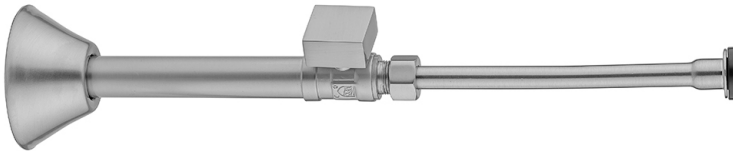

Quarter Turn Straight Pattern 1/2" Copper (Sweat Fit) x 3/8" O.D. Toilet Supply Kit with Square Handle, 20" Supply Tube, Escutcheon

Model #: 631-7-72-

FEATURES:

- Complete Toilet Supply Kit
- Kit contains:
 - (1) Quarter Turn Straight Pattern 1/2" Copper (Sweat Fit) x 3/8" O.D. Supply Valve with Square Handle P/N 631-7
 - (1) 20" Copper Supply Tube P/N 772
 - (1) Bell Escutcheon P/N 7116

AVAILABLE FINISHES:

Polished Chrome (PCH)	Satin Chrome (SC)	Bronze Umber (BU)
Satin Nickel (SN)	Pewter (PEW)	Caramel Bronze (CB)
Polished Nickel (PN)	Antique Brass (AB)	Antique Copper (ACU)
Oil-Rubbed Bronze (ORB)	Polished Brass (PB)	Polished Copper (PCU)
Vintage Bronze (VB)	Satin Brass (SB)	Rose Gold (RG)
Matte Black (MBK)	Satin Gold (SG)	Polished Gold (PG)
Black Nickel (BKN)	Bombay Gold (BG)	Jewelers Gold (JG)
Europa Bronze (EB)	White (WH)	Sedona Beige (SDB)
Tristan Brass (TB)	Satin Cooper (SCU)	

SPECIFICATION DRAWING:

COMPONENTS	
DESCRIPTION	QTY:
STRAIGHT VALVE - SQUARE HANDLE	1
20" X 3/8" O.D. SUPPLY TUBE	1
ESCUTCHEON	1
PLASTIC FILL VALVE COUPLING NUT	1

AVAILABLE HANDLES: