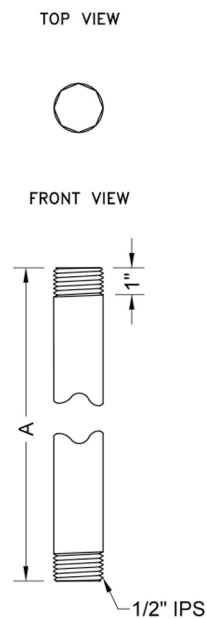

# 1/2" IPS x 36" Brass Vertical Drop Ceiling Nipple

**Model #: 801-12.36-**

**FEATURES:**

- Brass vertical drop ceiling shower arm
- 1/2" IPS x 36" length
- 1/2" escutcheons sold separately
- All custom lengths available. Contact JACLO for pricing & availability

**SPECIFICATION DRAWING:**

1/2" BRASS VERTICAL DROP CEILING NIPPLES		
PART. #	DESCRIPTION	A
801-12.4	1/2" IPS X 4"	4"
801-12.6	1/2" IPS X 6"	6"
801-12.12	1/2" IPS X 12"	12"
801-12.18	1/2" IPS X 18"	18"
801-12.24	1/2" IPS X 24"	24"
801-12.30	1/2" IPS X 30"	30"
801-12.36	1/2" IPS X 36"	36"
801-12.42	1/2" IPS X 42"	42"
801-12.48	1/2" IPS X 48"	48"
801-12.60	1/2" IPS X 60"	60"
801-12.72	1/2" IPS X 72"	72"