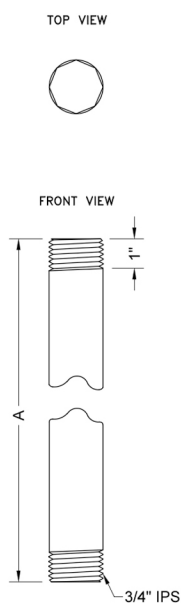

3/4" IPS x 12" Brass Vertical Drop Ceiling Nipple

Model #: 801-34.12-

FEATURES:

- Brass vertical drop ceiling shower arm
- 3/4" IPS x 12" length
- 3/4" escutcheons sold separately
- All custom lengths available. Contact JACLO for pricing & availability

SPECIFICATION DRAWING:

3/4" BRASS VERTICAL DROP CEILING NIPPLES		
PART. #	DESCRIPTION	A
801-34.4	3/4" IPS X 4"	4"
801-34.6	3/4" IPS X 6"	6"
801-34.12	3/4" IPS X 12"	12"
801-34.18	3/4" IPS X 18"	18"
801-34.24	3/4" IPS X 24"	24"
801-34.30	3/4" IPS X 30"	30"
801-34.36	3/4" IPS X 36"	36"