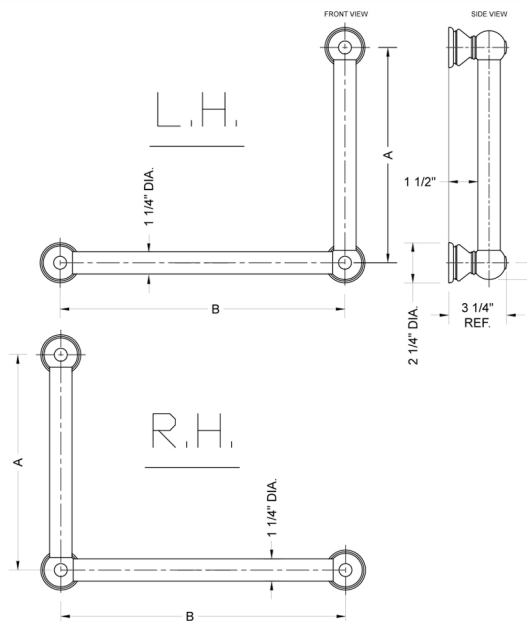

G30 24H x 12W 90° Right Hand Grab Bar

Model #: **G30-24H-12W-RH-**

FEATURES:

- ADA compliant when properly installed
- All brass construction, fully polished & plated
- All grab bars can be custom sized. Contact JACLO for pricing & availability
- Optional handshower sliders and toilet paper/wash cloth holders can be added only upon initial order
- Grab bars over 32" REQUIRE a middle post

SPECIFICATION DRAWING:

BRASS LUXURY GRAB BAR			
PART. #	DESCRIPTION	A H	B W
G30-12H-12W	CENTER TO CENTER	12"	12"
G30-12H-16W	CENTER TO CENTER	12"	16"
G30-12H-24W	CENTER TO CENTER	12"	24"
G30-12H-32W	CENTER TO CENTER	12"	32"
G30-16H-12W	CENTER TO CENTER	16"	12"
G30-16H-16W	CENTER TO CENTER	16"	16"
G30-16H-24W	CENTER TO CENTER	16"	24"
G30-16H-32W	CENTER TO CENTER	16"	32"
G30-24H-12W	CENTER TO CENTER	24"	12"
G30-24H-16W	CENTER TO CENTER	24"	16"
G30-24H-24W	CENTER TO CENTER	24"	24"
G30-24H-32W	CENTER TO CENTER	24"	32"
G30-32H-12W	CENTER TO CENTER	32"	12"
G30-32H-16W	CENTER TO CENTER	32"	16"
G30-32H-24W	CENTER TO CENTER	32"	24"
G30-32H-32W	CENTER TO CENTER	32"	32"