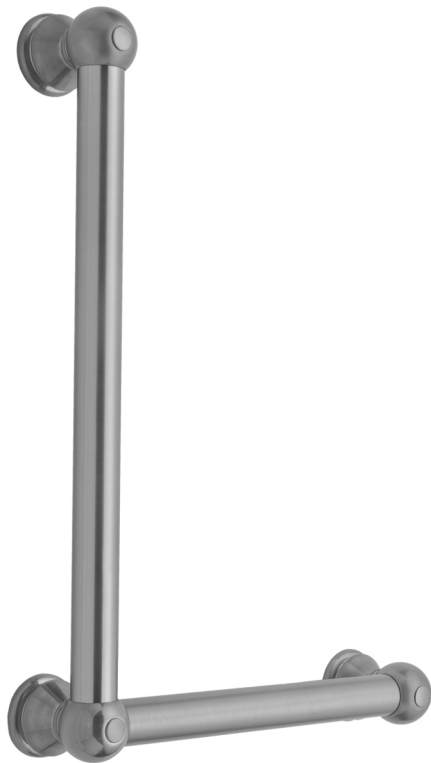

G30 24H x 12W 90° Right Hand Grab Bar

Model #: **G30-24H-12W-RH-**

FEATURES:

- ADA compliant when properly installed
- All brass construction, fully polished & plated
- All grab bars can be custom sized. Contact JACLO for pricing & availability
- Optional handshower sliders and toilet paper/wash cloth holders can be added only upon initial order
- Grab bars over 32" REQUIRE a middle post

AVAILABLE FINISHES:

Polished Chrome (PCH)	Satin Chrome (SC)	Bronze Umber (BU)
Satin Nickel (SN)	Pewter (PEW)	Caramel Bronze (CB)
Polished Nickel (PN)	Antique Brass (AB)	Antique Copper (ACU)
Oil-Rubbed Bronze (ORB)	Polished Brass (PB)	Polished Copper (PCU)
Vintage Bronze (VB)	Satin Brass (SB)	Rose Gold (RG)
Matte Black (MBK)	Satin Gold (SG)	Polished Gold (PG)
Black Nickel (BKN)	Bombay Gold (BG)	Jewelers Gold (JG)
Europa Bronze (EB)	White (WH)	Sedona Beige (SDB)
Tristan Brass (TB)	Unlacquered Brass (ULB)	Satin Cooper (SCU)

SPECIFICATION DRAWING:

BRASS LUXURY GRAB BAR			
PART. #	DESCRIPTION	A H	B W
G30-12H-12W	CENTER TO CENTER	12"	12"
G30-12H-16W	CENTER TO CENTER	12"	16"
G30-12H-24W	CENTER TO CENTER	12"	24"
G30-12H-32W	CENTER TO CENTER	12"	32"
G30-16H-12W	CENTER TO CENTER	16"	12"
G30-16H-16W	CENTER TO CENTER	16"	16"
G30-16H-24W	CENTER TO CENTER	16"	24"
G30-16H-32W	CENTER TO CENTER	16"	32"
G30-24H-12W	CENTER TO CENTER	24"	12"
G30-24H-16W	CENTER TO CENTER	24"	16"
G30-24H-24W	CENTER TO CENTER	24"	24"
G30-24H-32W	CENTER TO CENTER	24"	32"
G30-32H-12W	CENTER TO CENTER	32"	12"
G30-32H-16W	CENTER TO CENTER	32"	16"
G30-32H-24W	CENTER TO CENTER	32"	24"
G30-32H-32W	CENTER TO CENTER	32"	32"