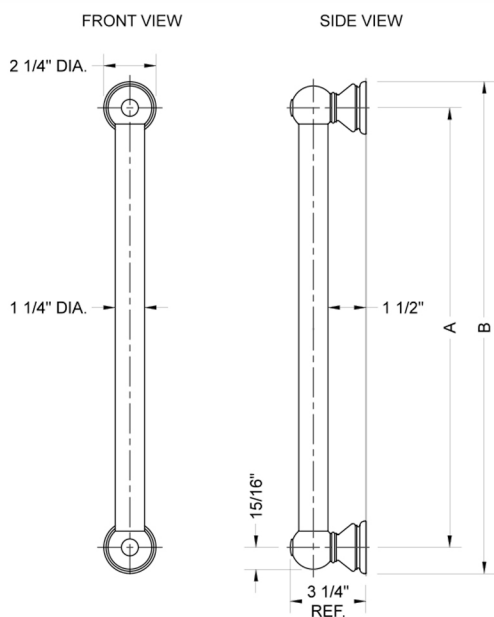

42" G30 Straight Grab Bar

Model #: G30-42-

FEATURES:

- ADA compliant when properly installed
- All brass construction, fully polished & plated
- All grab bars can be custom sized. Contact JACLO for pricing & availability
- Optional handshower sliders and toilet paper/wash cloth holders can be added only upon initial order
- Grab bars over 32" REQUIRE a middle post

SPECIFICATION DRAWING:

BRASS LUXURY GRAB BAR			
PART. #	DESCRIPTION	A	B
G30-12-XX	12" CENTER TO CENTER	12"	14 1/4"
G30-16-XX	16" CENTER TO CENTER	16"	18 1/4"
G30-18-XX	18" CENTER TO CENTER	18"	20 1/4"
G30-24-XX	24" CENTER TO CENTER	24"	28 1/4"
G30-32-XX	32" CENTER TO CENTER	32"	44 1/4"
*NOTE: GRAB BARS OVER 32" REQUIRE A MIDDLE POST			
G30-36-XX	36" CENTER TO CENTER	36"	38 1/4"
G30-42-XX	42" CENTER TO CENTER	42"	44 1/4"
G30-48-XX	48" CENTER TO CENTER	48"	50 1/4"
G30-60-XX	60" CENTER TO CENTER	60"	62 1/4"