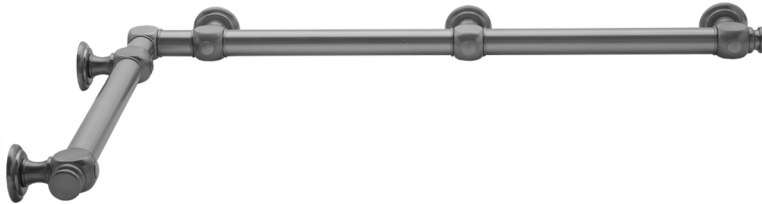

G60 24" x 36" Inside Corner Grab Bar

Model #: G60-24-36-IC-

FEATURES:

- ADA compliant when properly installed
- All brass construction, fully polished & plated
- All grab bars can be custom sized. Contact JACLO for pricing & availability
- Optional handshower sliders and toilet paper/wash cloth holders can be added only upon initial order
- Grab bars over 32" REQUIRE a middle post

AVAILABLE FINISHES:

Polished Chrome (PCH)	Satin Chrome (SC)	Bronze Umber (BU)
Satin Nickel (SN)	Pewter (PEW)	Caramel Bronze (CB)
Polished Nickel (PN)	Antique Brass (AB)	Antique Copper (ACU)
Oil-Rubbed Bronze (ORB)	Polished Brass (PB)	Polished Copper (PCU)
Vintage Bronze (VB)	Satin Brass (SB)	Rose Gold (RG)
Matte Black (MBK)	Satin Gold (SG)	Polished Gold (PG)
Black Nickel (BKN)	Bombay Gold (BG)	Jewelers Gold (JG)
Europa Bronze (EB)	White (WH)	Sedona Beige (SDB)
Tristan Brass (TB)	Unlacquered Brass (ULB)	Satin Cooper (SCU)