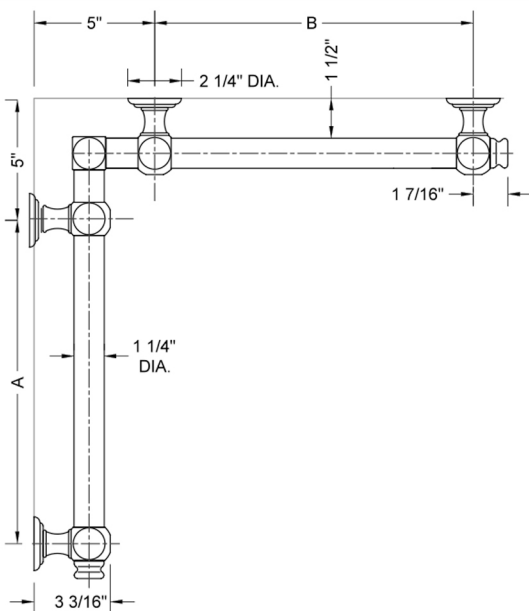

G60 24" x 36" Inside Corner Grab Bar

Model #: G60-24-36-IC-

FEATURES:

- ADA compliant when properly installed
- All brass construction, fully polished & plated
- All grab bars can be custom sized. Contact JACLO for pricing & availability
- Optional handshower sliders and toilet paper/wash cloth holders can be added only upon initial order
- Grab bars over 32" REQUIRE a middle post

SPECIFICATION DRAWING:

BRASS LUXURY GRAB BAR							
PART #	DESCRIPTION	A	B	PART #	DESCRIPTION	A	B
G60-12-12-IC	CENTER OF POST	12"	12"	G60-24-36-IC	CENTER OF POST	24"	36"
G60-12-16-IC	CENTER OF POST	12"	16"	G60-24-48-IC	CENTER OF POST	24"	48"
G60-12-24-IC	CENTER OF POST	12"	24"	G60-24-60-IC	CENTER OF POST	24"	60"
G60-12-32-IC	CENTER OF POST	12"	32"				
				G60-32-32-IC	CENTER OF POST	32"	32"
G60-12-36-IC	CENTER OF POST	12"	36"	G60-32-36-IC	CENTER OF POST	32"	36"
G60-12-48-IC	CENTER OF POST	12"	48"	G60-32-48-IC	CENTER OF POST	32"	48"
G60-12-60-IC	CENTER OF POST	12"	60"	G60-32-60-IC	CENTER OF POST	32"	60"
G60-16-16-IC	CENTER OF POST	16"	16"	G60-36-36-IC	CENTER OF POST	36"	36"
G60-16-24-IC	CENTER OF POST	16"	24"	G60-36-48-IC	CENTER OF POST	36"	48"
G60-16-32-IC	CENTER OF POST	16"	32"	G60-36-60-IC	CENTER OF POST	36"	60"
G60-16-36-IC	CENTER OF POST	16"	36"	G60-48-48-IC	CENTER OF POST	48"	48"
G60-16-48-IC	CENTER OF POST	16"	48"	G60-48-60-IC	CENTER OF POST	48"	60"
G60-16-60-IC	CENTER OF POST	16"	60"				
				G60-60-60-IC	CENTER OF POST	60"	60"
G60-24-24-IC	CENTER OF POST	24"	24"				
G60-24-32-IC	CENTER OF POST	24"	32"				