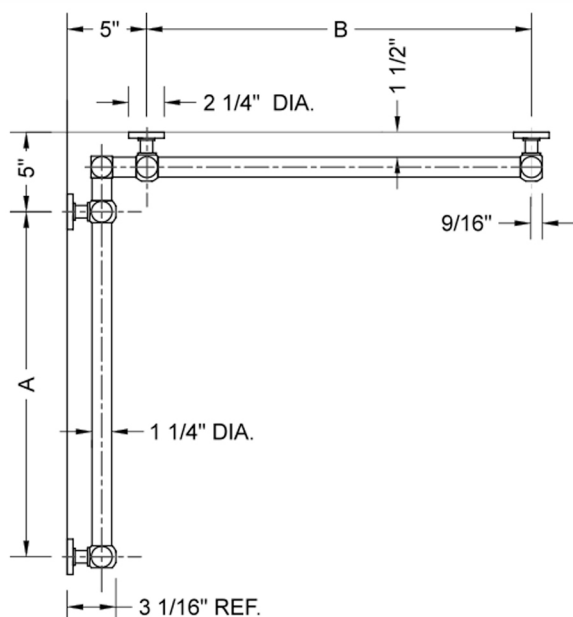

G70 24" x 24" Inside Corner Grab Bar

Model #: **G70-24-24-IC-**

FEATURES:

- ADA compliant when properly installed
- All brass construction, fully polished & plated
- All grab bars can be custom sized. Contact JACLO for pricing & availability
- Optional handshower sliders and toilet paper/wash cloth holders can be added only upon initial order
- Grab bars over 32" REQUIRE a middle post

SPECIFICATION DRAWING:

BRASS LUXURY GRAB BAR							
PART. #	DESCRIPTION	A	B	PART. #	DESCRIPTION	A	B
G70-12-12-IC	CENTER OF POST	12"	12"	G70-24-36-IC	CENTER OF POST	24"	36"
G70-12-16-IC	CENTER OF POST	12"	16"	G70-24-48-IC	CENTER OF POST	24"	48"
G70-12-24-IC	CENTER OF POST	12"	24"	G70-24-60-IC	CENTER OF POST	24"	60"
G70-12-32-IC	CENTER OF POST	12"	32"				
				G70-32-32-IC	CENTER OF POST	32"	32"
G70-12-36-IC	CENTER OF POST	12"	36"	G70-32-36-IC	CENTER OF POST	32"	36"
G70-12-48-IC	CENTER OF POST	12"	48"	G70-32-48-IC	CENTER OF POST	32"	48"
G70-12-60-IC	CENTER OF POST	12"	60"	G70-32-60-IC	CENTER OF POST	32"	60"
G70-16-16-IC	CENTER OF POST	16"	16"	G70-36-36-IC	CENTER OF POST	36"	36"
G70-16-24-IC	CENTER OF POST	16"	24"	G70-36-48-IC	CENTER OF POST	36"	48"
G70-16-32-IC	CENTER OF POST	16"	32"	G70-36-60-IC	CENTER OF POST	36"	60"
G70-16-36-IC	CENTER OF POST	16"	36"	G70-48-48-IC	CENTER OF POST	48"	48"
G70-16-48-IC	CENTER OF POST	16"	48"	G70-48-60-IC	CENTER OF POST	48"	60"
G70-16-60-IC	CENTER OF POST	16"	60"				
				G70-60-60-IC	CENTER OF POST	60"	60"
G70-24-24-IC	CENTER OF POST	24"	24"				
G70-24-32-IC	CENTER OF POST	24"	32"				