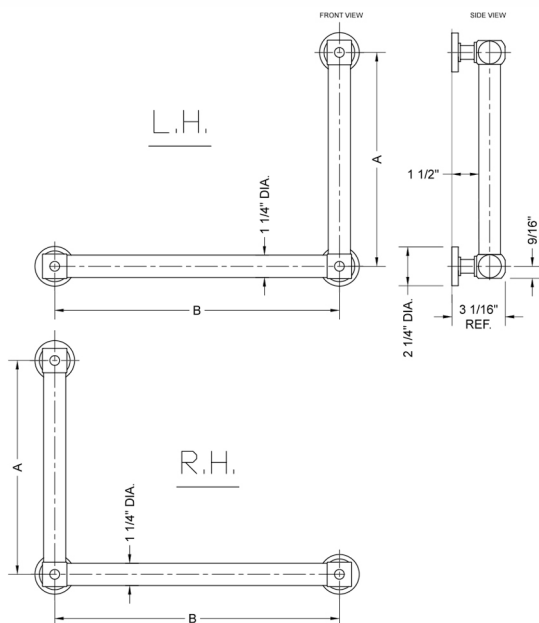

## G70 32H x 32W 90° Grab Bar

Model #: **G70-32H-32W-**

### FEATURES:

- ADA compliant when properly installed
- All brass construction, fully polished & plated
- All grab bars can be custom sized. Contact JACLO for pricing & availability
- Optional handshower sliders and toilet paper/wash cloth holders can be added only upon initial order
- Grab bars over 32" REQUIRE a middle post

### SPECIFICATION DRAWING:

BRASS LUXURY GRAB BAR			
PART #	DESCRIPTION	A H	B W
G70-12H-12W	CENTER TO CENTER	12"	12"
G70-12H-16W	CENTER TO CENTER	12"	16"
G70-12H-24W	CENTER TO CENTER	12"	24"
G70-12H-32W	CENTER TO CENTER	12"	32"
G70-16H-12W	CENTER TO CENTER	16"	12"
G70-16H-16W	CENTER TO CENTER	16"	16"
G70-16H-24W	CENTER TO CENTER	16"	24"
G70-16H-32W	CENTER TO CENTER	16"	32"
G70-24H-12W	CENTER TO CENTER	24"	12"
G70-24H-16W	CENTER TO CENTER	24"	16"
G70-24H-24W	CENTER TO CENTER	24"	24"
G70-24H-32W	CENTER TO CENTER	24"	32"
G70-32H-12W	CENTER TO CENTER	32"	12"
G70-32H-16W	CENTER TO CENTER	32"	16"
G70-32H-24W	CENTER TO CENTER	32"	24"
G70-32H-32W	CENTER TO CENTER	32"	32"