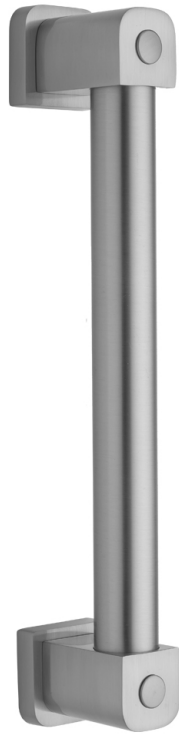

18" G80 Straight Grab Bar

Model #: G80-18-

FEATURES:

- ADA compliant when properly installed
- All brass construction, fully polished & plated
- All grab bars can be custom sized. Contact JACLO for pricing & availability
- Optional handshower sliders and toilet paper/wash cloth holders can be added only upon initial order

AVAILABLE FINISHES:

Polished Chrome (PCH)	Satin Chrome (SC)	Bronze Umber (BU)
Satin Nickel (SN)	Pewter (PEW)	Caramel Bronze (CB)
Polished Nickel (PN)	Antique Brass (AB)	Antique Copper (ACU)
Oil-Rubbed Bronze (ORB)	Polished Brass (PB)	Polished Copper (PCU)
Vintage Bronze (VB)	Satin Brass (SB)	Rose Gold (RG)
Matte Black (MBK)	Satin Gold (SG)	Polished Gold (PG)
Black Nickel (BKN)	Bombay Gold (BG)	Jewelers Gold (JG)
Europa Bronze (EB)	White (WH)	Sedona Beige (SDB)
Tristan Brass (TB)	Unlacquered Brass (ULB)	Satin Cooper (SCU)

SPECIFICATION DRAWING:

CONTEMPO LUXURY GRAB BAR 1 1/4"			
PART. #	SPECIFICS	A	B
G80-12-XXX	12" C TO C	12"	14"
G80-16-XXX	16" C TO C	16"	18"
G80-18-XXX	18" C TO C	18"	20"
G80-24-XXX	24" C TO C	24"	26"
G80-32-XXX	32" C TO C	32"	34"
G80-36-XXX	36" C TO C	36"	38"
G80-42-XXX	42" C TO C	42"	44"
G80-48-XXX	48" C TO C	48"	50"