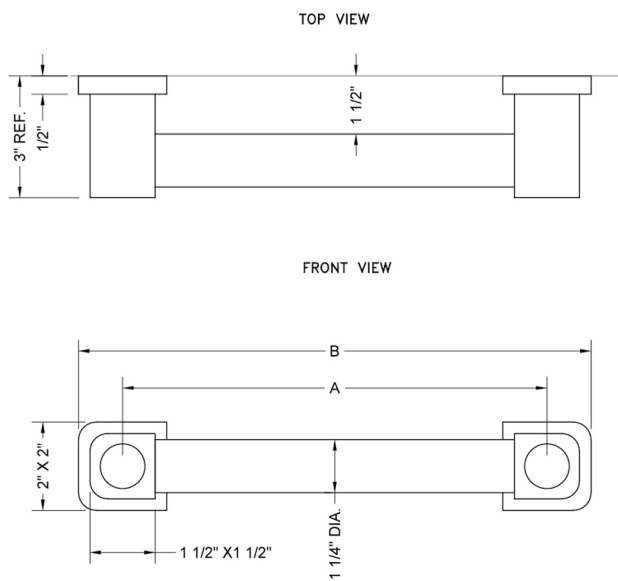

18" G80 Straight Grab Bar

Model #: G80-18-

FEATURES:

- ADA compliant when properly installed
- All brass construction, fully polished & plated
- All grab bars can be custom sized. Contact JACLO for pricing & availability
- Optional handshower sliders and toilet paper/wash cloth holders can be added only upon initial order

SPECIFICATION DRAWING:

CONTEMPO LUXURY GRAB BAR 1 1/4"			
PART. #	SPECIFICS	A	B
G80-12-XXX	12" C TO C	12"	14"
G80-16-XXX	16" C TO C	16"	18"
G80-18-XXX	18" C TO C	18"	20"
G80-24-XXX	24" C TO C	24"	26"
G80-32-XXX	32" C TO C	32"	34"
G80-36-XXX	36" C TO C	36"	38"
G80-42-XXX	42" C TO C	42"	44"
G80-48-XXX	48" C TO C	48"	50"