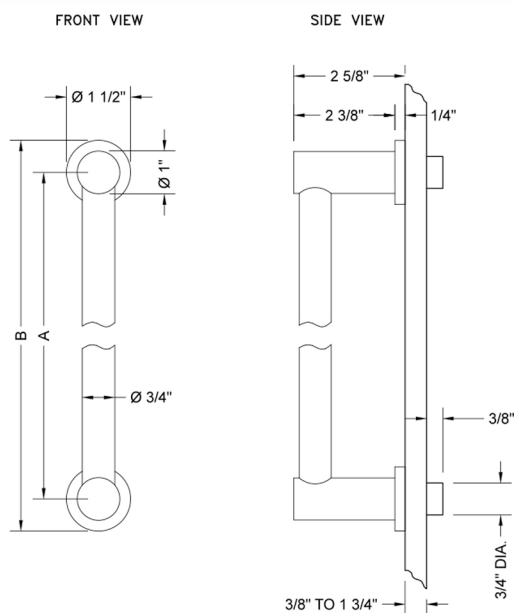

32" H40 Contempo II Front Mount Shower Door Pull

Model #: H40-FM-32-

FEATURES:

- Can be mounted vertically or horizontally
- Can be used as a towel bar, foot rest, or shaving station when mounted horizontally
- Not to be used as a grab bar
- All brass construction, full polished & plated
- For Glass Installation: Separate mounting kit required (H40-GLSKIT)
- Custom sizes available- Contact JACLO for pricing & availability

SPECIFICATION DRAWING:

CONTEMPO FRONT MOUNT DOOR PULL			
PART. #	SPECIFICS	A	B
H40-FM-XXX	6" C TO C	6"	7 1/2"
H40-FM-08-XXX	8" C TO C	8"	9 1/2"
H40-FM-12-XXX	12" C TO C	12"	13 1/2"
H40-FM-16-XXX	16" C TO C	16"	17 1/2"
H40-FM-18-XXX	18" C TO C	18"	19 1/2"
H40-FM-24-XXX	24" C TO C	24"	25 1/2"
H40-FM-32-XXX	32" C TO C	32"	33 1/2"