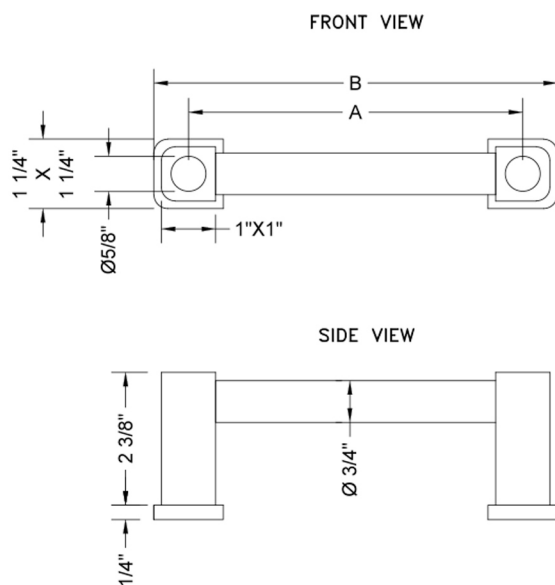

## 16" H80 Contempo Front Mount Shower Door Pull

**Model #: H80-FM-16-**

### FEATURES:

- Can be mounted vertically or horizontally
- Can be used as a towel bar, foot rest, or shaving station when mounted horizontally
- Not to be used as a grab bar
- All brass construction, full polished & plated
- For Glass Installation: Separate mounting kit required (H80-GLSKIT)
- Custom sizes available- Contact JACLO for pricing & availability

### SPECIFICATION DRAWING:

CONTEMPO FRONT MOUNT DOOR PULL			
PART. #	SPECIFICS	A	B
H80-FM-	6" CENTER TO CENTER	6"	7 1/2"
H80-FM-8	8" CENTER TO CENTER	8"	9 1/2"
H80-FM-12	12" CENTER TO CENTER	12"	13 1/2"
H80-FM-16	16" CENTER TO CENTER	16"	17 1/2"
H80-FM-18	18" CENTER TO CENTER	18"	19 1/2"
H80-FM-24	24" CENTER TO CENTER	24"	25 1/2"
H80-FM-32	32" CENTER TO CENTER	32"	33 1/2"