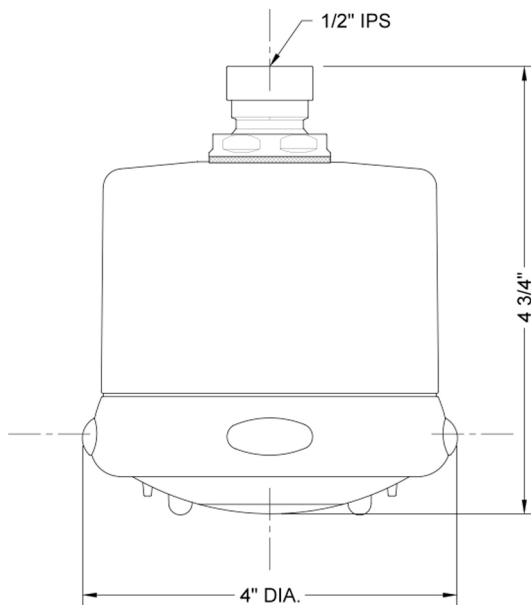

SPECIFICATION DRAWING:

SPRAY PATTERNS: