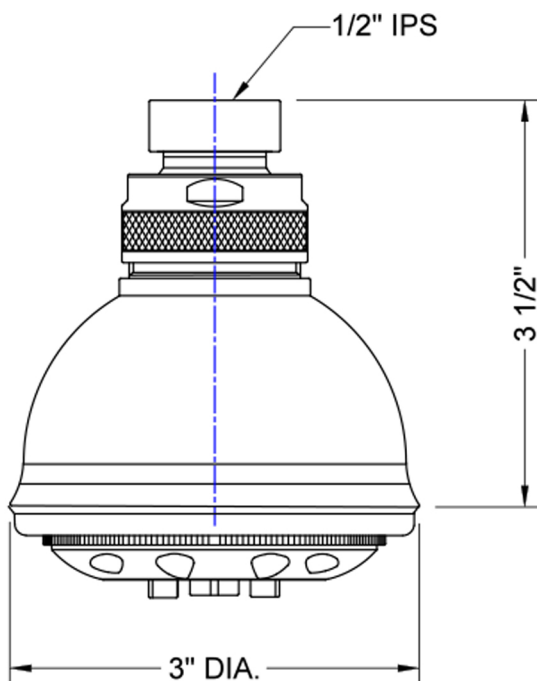

## Ambra II Showerhead- 1.75 GPM

**Model #: S189-1.75-**

### FEATURES:

- 5 function showerhead
- 1/2" IPS adjustable brass ball joint to adjust angle of showerhead
- Available flow rates: 2.5, 2.0, 1.75 & 1.5 GPM

### SPECIFICATION DRAWING: