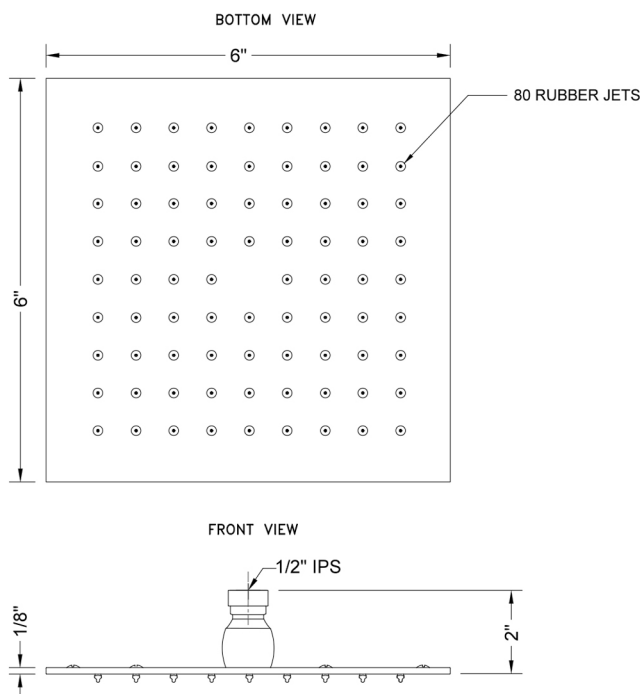

SPECIFICATION DRAWING:

SPRAY PATTERNS:

ANGLES AND FLOW RATES:

2.5 GPM			
2.0 GPM			
1.75 GPM	45°	90°	Drop Ceiling
1.5 GPM			

COMPLIANCES:

CEC

Complies with: ASME A112.18.1-2012/CSA B125.1-12