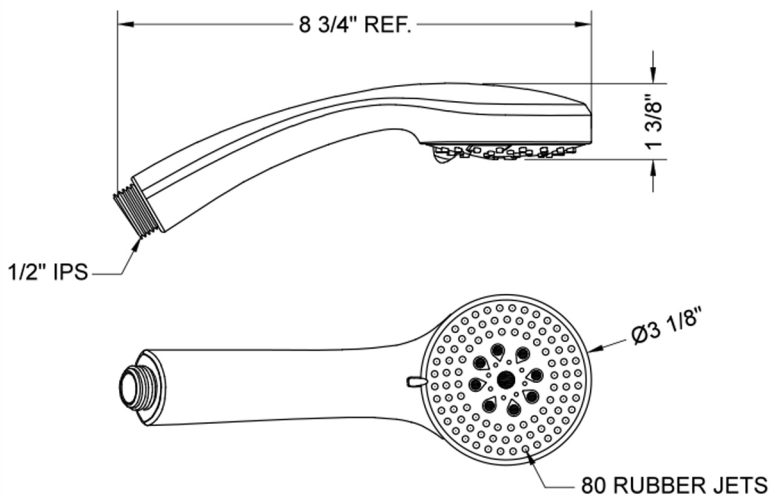

SHOWERALL® 4 Function Handshower with JX7® Technology - 2.0 GPM

Model #: S463-2.0-

FEATURES:

- 4 function handshower with pause control to conserve water
- 3 1/8" Face
- 1/2" IPS male threads
- Pause control is not a positive shut-off
- 2.0 GPM—WaterSense approved
- Available flow rates: 2.5, 2.0, 1.75 & 1.5 GPM
- JX7® Technology

AVAILABLE FINISHES:

Polished Chrome (PCH)   Satin Nickel (SN)   Matte Black (MBK)

SPECIFICATION DRAWING:

SPRAY PATTERNS:

COMPLIANCES:

CEC

Complies with: ASME A112.18.1-2012/CSA B125.1-12