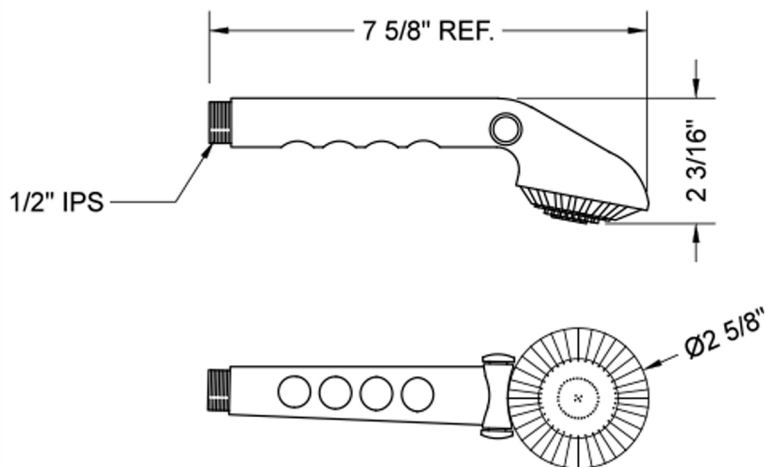

Tivoli T11 Handshower with Pause Control- 1.75 GPM

Model #: T011-1.75-

FEATURES:

- Single function handshower
- 1/2" IPS Male threads
- Light weight design for ADA use
- Perfect for children, elderly & pets
- Chrome-plated brass pause control push-button to conserve water
- Must drip in shut-off position to meet plumbing codes
- Available flow rates: 2.5, 2.0, 1.75 & 1.5 GPM

AVAILABLE FINISHES:

White (WH)

SPECIFICATION DRAWING:

SPRAY PATTERNS: