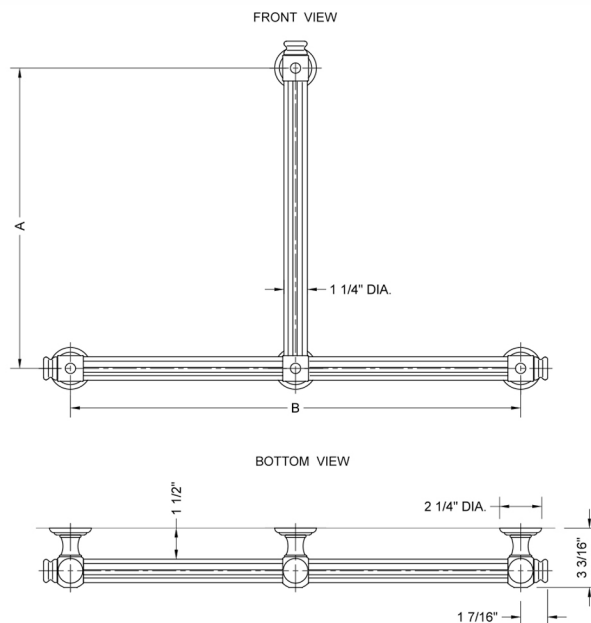

T61 Reeded with End Caps 24H x 32W T Grab Bar

Model #: T61-24H-32W-

FEATURES:

- ADA compliant when properly installed
- All brass construction, fully polished & plated
- All grab bars can be custom sized. Contact JACLO for pricing & availability
- Optional handshower sliders and toilet paper/wash cloth holders can be added only upon initial order
- Grab bars over 32" REQUIRE a middle post

SPECIFICATION DRAWING:

BRASS LUXURY GRAB BAR			
PART. #	DESCRIPTION	A H	B W
T61-24H-24W	CENTER TO CENTER	24"	24"
T61-24H-32W	CENTER TO CENTER	24"	32"
T61-32H-24W	CENTER TO CENTER	32"	24"
T61-32H-32W	CENTER TO CENTER	32"	32"