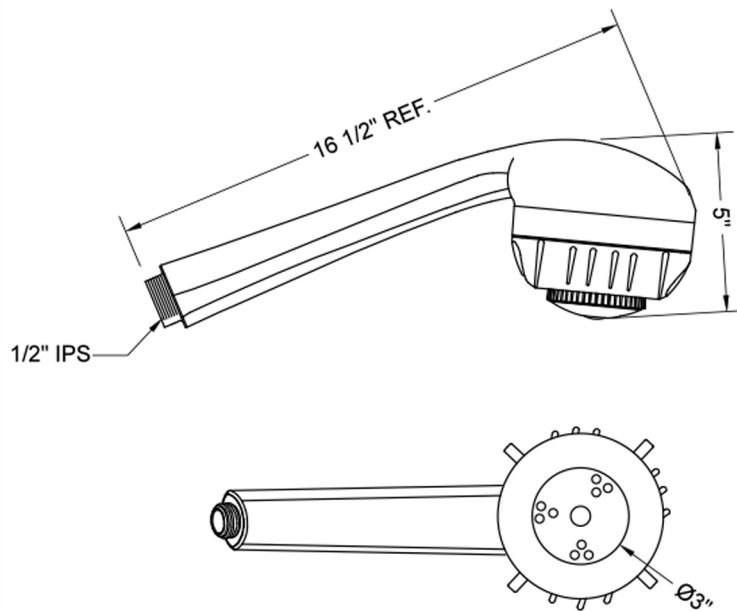

Tivoli TM17 Handshower- 1.5 GPM

Model #: TM17-1.5-

FEATURES:

- 3 function handshower
- 1/2" IPS Male threads
- Light weight design

AVAILABLE FINISHES:

Polished Chrome (PCH) Satin Nickel (SN)

SPECIFICATION DRAWING:

SPRAY PATTERNS: