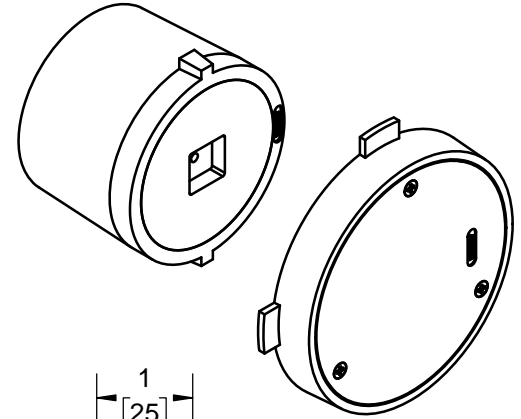

SPECIFICATION:

JOSAM 58610-CO SERIES ROUND CAST NIKALOY ACCESS FRAME AND ANCHOR LUGS AND SATIN SMOOTH SECURED COVER AND NO-HUB CLEANOUT.

CLEANOUT

WALL OR FLOOR ACCESS COVER WITH CLEANOUT

SERIES **58610-CO**

FORMERLY 58700 SERIES

	TYPE NO.	PIPE SIZE	B	C	E	F
	58614-CO2	2"	1-1/2	4-5/8	6	5-1/2
	58614-CO3	3"	2-1/2	4-5/8	6	5-1/2
	58614-CO4	4"	3-1/2	4-5/8	6	5-1/2
	58616-CO5	6"	5-1/2	6-3/4	8-1/4	7-3/4

X	-CO	NO-HUB CLEANOUT (SPECIFY PIPE SIZE)
	-VP	SECURED COVER, VANDAL-PROOF SCREWS
	-2	SATIN FINISH BRONZE
	-10	SCORIATED COVER
	-14	CARPET CLEANOUT MARKER
	-20	RAISED HEAD BRONZE PLUG
	-31	GALVANIZED CAST IRON PARTS

WARNING: Cancer and Reproductive Harm - www.P65Warnings.ca.gov

DATE OF LAST CHANGE: 5/24/18

DIMENSIONS ARE SUBJECT TO MANUFACTURERS TOLERANCES AND CHANGE WITHOUT NOTICE. WE CAN ASSUME NO RESPONSIBILITY FOR USE OF SUPERSEDED OR VOID DATA.