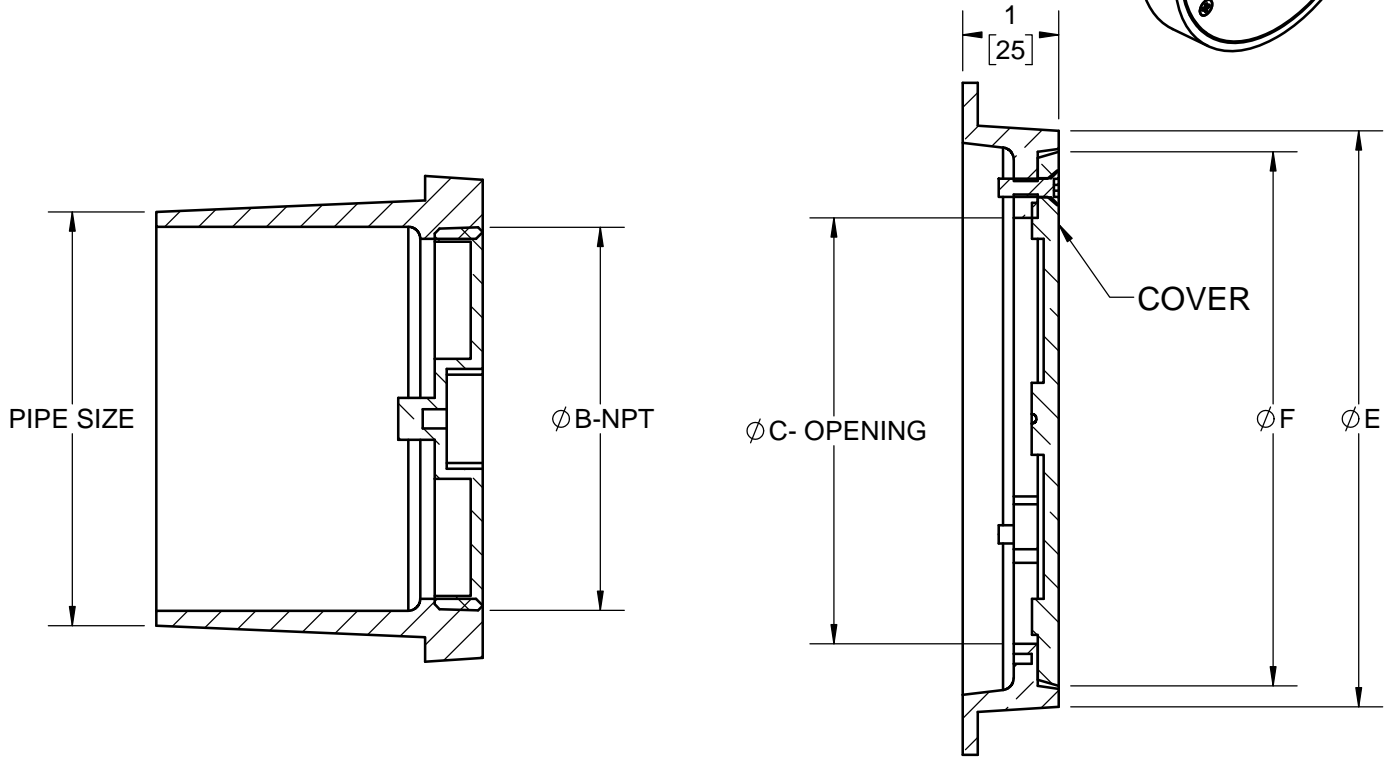

SPECIFICATION:

JOSAM 58610-CO SERIES ROUND CAST NIKALOY ACCESS FRAME AND ANCHOR LUGS AND SATIN SMOOTH SECURED COVER AND NO-HUB CLEANOUT.

CLEANOUT

WALL OR FLOOR ACCESS COVER WITH CLEANOUT

SERIES **58610-CO**

FORMERLY 58700 SERIES

	TYPE NO.	PIPE SIZE	B	C	E	F
	58614-CO2	2"	1-1/2	4-5/8	6	5-1/2
	58614-CO3	3"	2-1/2	4-5/8	6	5-1/2
	58614-CO4	4"	3-1/2	4-5/8	6	5-1/2
	58616-CO5	6"	5-1/2	6-3/4	8-1/4	7-3/4

X	-CO	NO-HUB CLEANOUT (SPECIFY PIPE SIZE)
	-VP	SECURED COVER, VANDAL-PROOF SCREWS
	-2	SATIN FINISH BRONZE
	-10	SCORIATED COVER
	-14	CARPET CLEANOUT MARKER
	-20	RAISED HEAD BRONZE PLUG
	-31	GALVANIZED CAST IRON PARTS