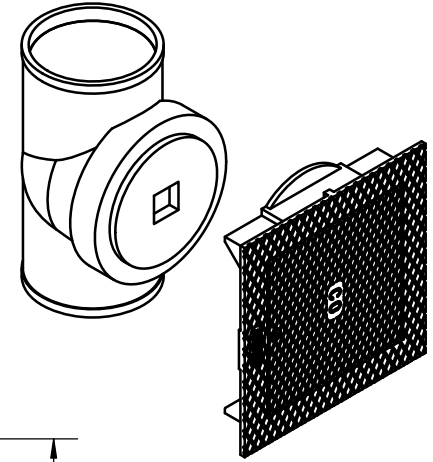

SPECIFICATION:

JOSAM 58630-COT SERIES SQUARE CAST NIKALOY ACCESS FRAME AND ANCHOR LUGS, SATIN SCORIATED SECURED HINGED COVER AND NO-HUB CLEANOUT TEE.

CLEANOUT

WALL OR FLOOR ACCESS COVER WITH CLEANOUT TEE

SERIES **58630-COT**

FORMERLY 58760 SERIES

TYPE NO.	PIPE SIZE	B	C	D	E	F x F
58631-COT2	2"	3-3/16	2	6-3/8	2	8 x 8
58631-COT3	3"	3-7/8	2-11/16	7-3/4	3	8 x 8
58631-COT4	4"	4-7/16	3	8-7/8	4	8 x 8
58632-COT6	6"	6-1/4	5	12-1/2	6	12 x 12

X	-COT	NO-HUB CLEANOUT TEE (SPECIFY PIPE SIZE)
	-VP	SECURED COVER, VANDAL-PROOF SCREWS
	-2	SATIN FINISH BRONZE
	-20	RAISED HEAD BRONZE PLUG
	-31	GALVANIZED CAST IRON PARTS

WARNING: Cancer and Reproductive Harm - www.P65Warnings.ca.gov