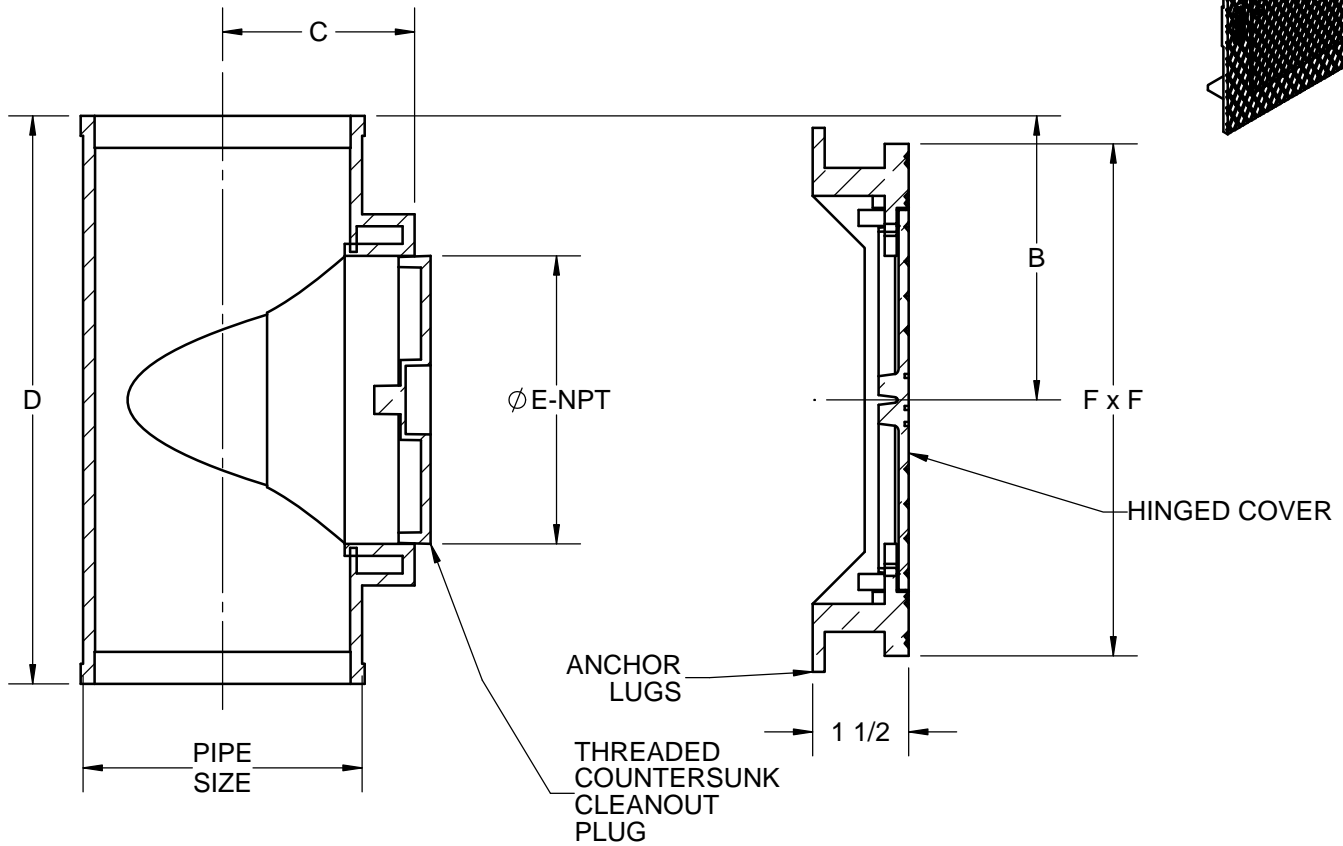

SPECIFICATION:

JOSAM 58630-COT SERIES SQUARE CAST NIKALOY ACCESS FRAME AND ANCHOR LUGS, SATIN SCORIATED SECURED HINGED COVER AND NO-HUB CLEANOUT TEE.

CLEANOUT

WALL OR FLOOR ACCESS COVER WITH CLEANOUT TEE

SERIES **58630-COT**

FORMERLY 58760 SERIES

TYPE NO.	PIPE SIZE	B	C	D	E	F x F
58631-COT2	2"	3-3/16	2	6-3/8	2	8 x 8
58631-COT3	3"	3-7/8	2-11/16	7-3/4	3	8 x 8
58631-COT4	4"	4-7/16	3	8-7/8	4	8 x 8
58632-COT6	6"	6-1/4	5	12-1/2	6	12 x 12

X	-COT	NO-HUB CLEANOUT TEE (SPECIFY PIPE SIZE)
	-VP	SECURED COVER, VANDAL-PROOF SCREWS
	-2	SATIN FINISH BRONZE
	-20	RAISED HEAD BRONZE PLUG
	-31	GALVANIZED CAST IRON PARTS

WARNING: Cancer and Reproductive Harm - www.P65Warnings.ca.gov

DATE OF LAST CHANGE: 5/24/18

DIMENSIONS ARE SUBJECT TO MANUFACTURERS TOLERANCES AND CHANGE WITHOUT NOTICE. WE CAN ASSUME NO RESPONSIBILITY FOR USE OF SUPERSEDED OR VOID DATA.

NOTES