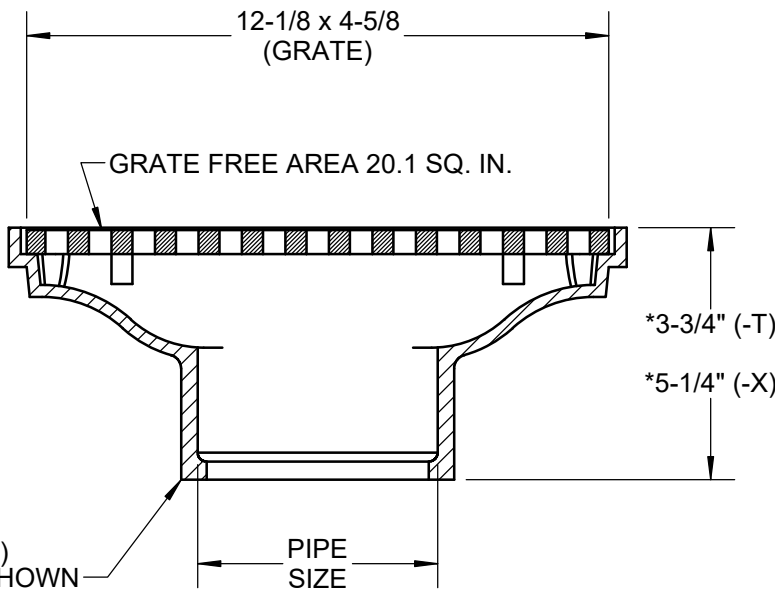

SPECIFICATION:

JOSAM 85810 SERIES COATED CAST IRON 12-7/8" x 5-3/8" DRAIN, LOOSE-SET ANTI-TILTING GRATE AND BOTTOM OUTLET.

MISCELLANEOUS PRODUCTS

RECTANGULAR PATTERN

SERIES

85810

* ADD 1/4" WHEN FURNISHED WITH NIKALOY OR BRONZE TOP

PIPE SIZE
2"
3"
4"

-1	SATIN FINISH NIKALOY TOP
-2	SATIN FINISH BRONZE TOP
-3**	CHROME PLATED BRONZE FACE
-VP**	SECURED FACE, VANDAL-PROOF SCREWS

-42	GROUND SCREW
-47	GALVANIZED CAST IRON PARTS
-T	THREADED OUTLET
-X	INSIDE CAULK OUTLET