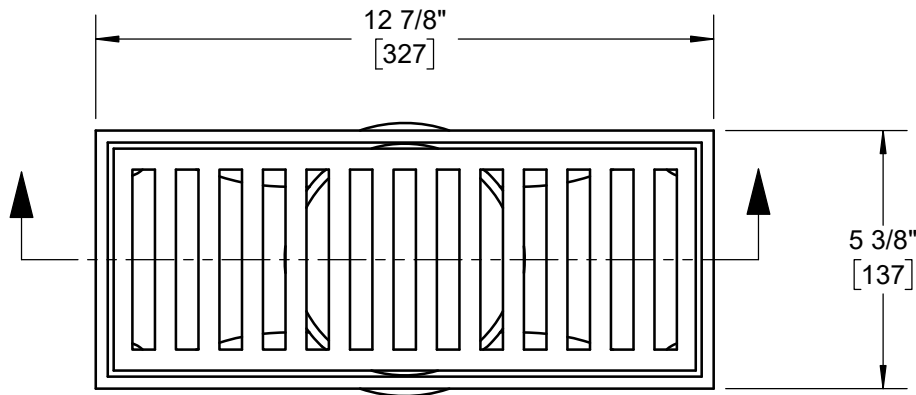

SPECIFICATION:

JOSAM 85810 SERIES COATED CAST IRON 12-7/8" x 5-3/8" DRAIN, LOOSE-SET ANTI-TILTING GRATE AND BOTTOM OUTLET.

MISCELLANEOUS PRODUCTS

RECTANGULAR PATTERN

SERIES

85810

* ADD 1/4" WHEN FURNISHED WITH NIKALOY OR BRONZE TOP

PIPE SIZE
2"
3"
4"

-1	SATIN FINISH NIKALOY TOP
-2	SATIN FINISH BRONZE TOP
-3**	CHROME PLATED BRONZE FACE
-VP**	SECURED FACE, VANDAL-PROOF SCREWS

-42	GROUND SCREW
-47	GALVANIZED CAST IRON PARTS
-T	THREADED OUTLET
-X	INSIDE CAULK OUTLET