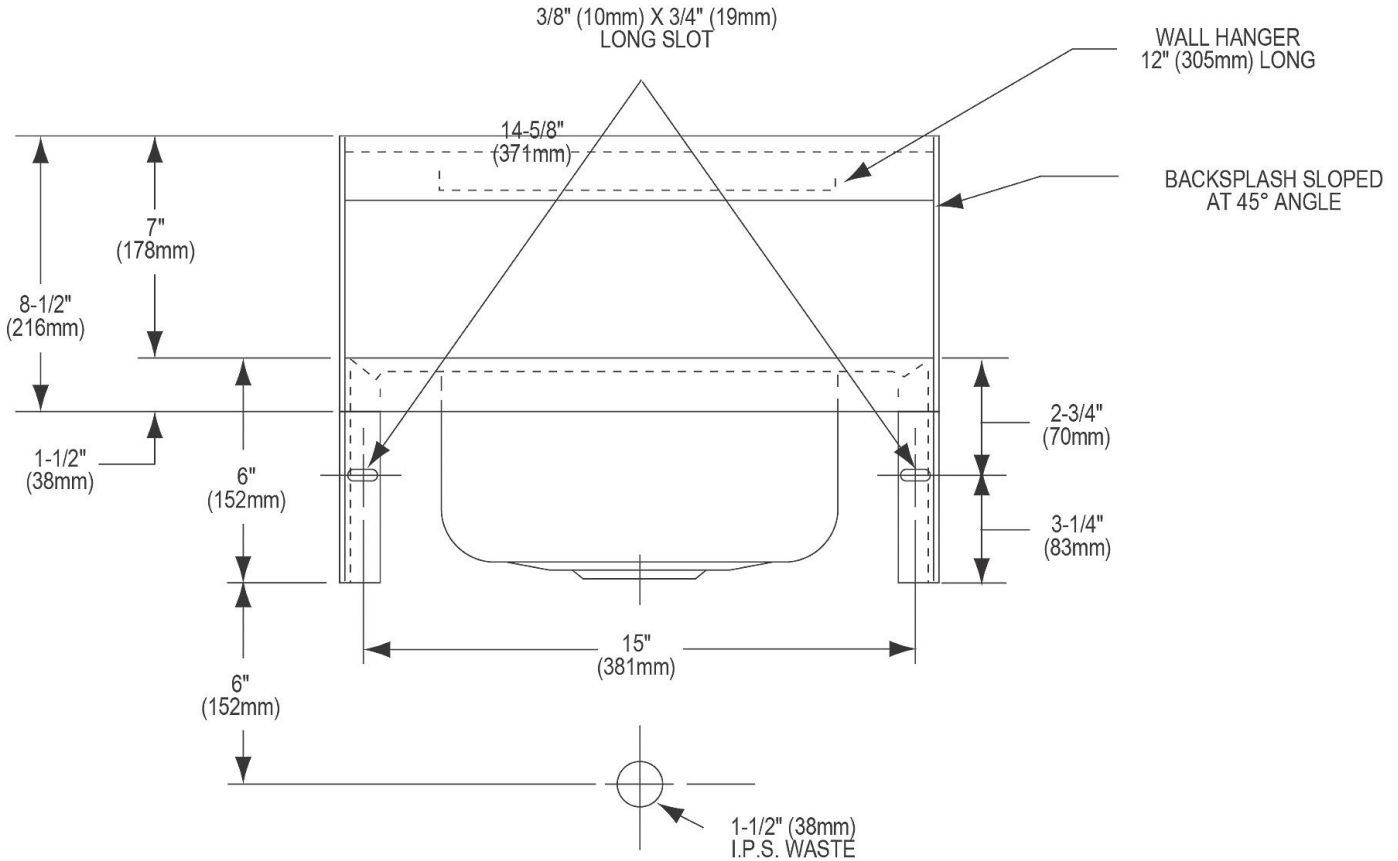

SPECIFICATIONS

In keeping with our policy of continuing product improvement, Just Mfg reserves the right to change product specifications without notice. Please visit justmfg.com for the most current version of Just Mfg product specification sheets. This specification describes a product with design, quality, and functional benefits to the user. When making a comparison of other producers' offerings, be certain these features are not overlooked.