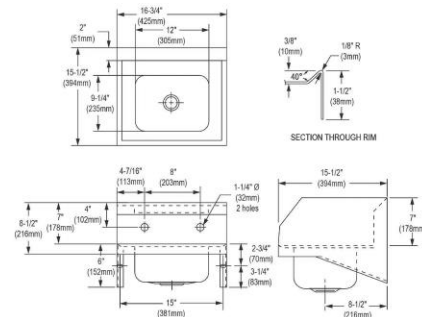

Quality Grade Plumbing Products. Since 1933 we have become the industry standard for designing and producing quality grade plumbing products and fixtures. Our role as an industry leader remains unsurpassed.

Product Compliance: NSF 2
ASME A112.19.3/CSA B45.4

[Clean and Care Manual (PDF)](#)
[Installation Instructions (PDF) - 200000893](#)
[Warranty (PDF)](#)