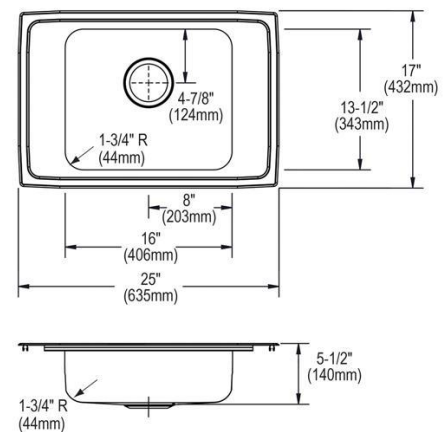

PART: _____ QTY: _____

PROJECT: _____

CONTACT: _____

DATE: _____

NOTES: _____

APPROVAL: _____

In keeping with our policy of continuing product improvement, Just Mfg reserves the right to change product specifications without notice. Please visit justmfg.com for the most current version of Just Mfg product specification sheets. This specification describes a product with design, quality, and functional benefits to the user. When making a comparison of other producers' offerings, be certain these features are not overlooked.