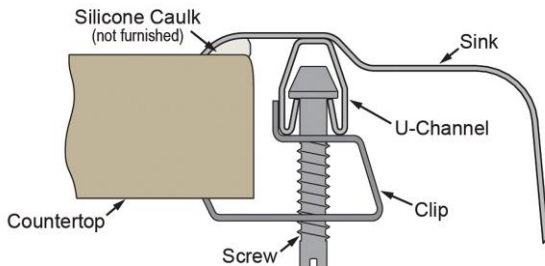

SPECIFICATIONS

PRODUCT SPECIFICATIONS

Just Mfg Stainless Steel 25" x 17" x 5-1/2" Single Bowl Drop-in Classroom ADA Sink w/Left and Right Faucet Decks. Sink is manufactured from 18 gauge 304 Stainless Steel with a Lustrous Satin finish, Rear Center drain placement, and Bottom only pads.

Installation Type:	Drop-in
Material:	304 Stainless Steel
Finish:	Lustrous Satin
Gauge:	18
Sound Deadening:	Bottom only pads
Number of Bowls:	1
Sink Dimensions:	25" x 17" x 5-1/2"
Bowl 1 Dimensions:	16" x 13-1/2" x 5-3/8"
Drain Size:	3-1/2" (89mm)
Drain Location:	Rear Center
Minimum Cabinet Size:	30"
Cutout Template #:	1000001246

Template is available for download at justmfg.com. CAD software will be required to open the template.

Cutout Dimensions for Drop-in Installation:
24-3/8" x 16-3/8" (619mm x 416mm) with 1-1/2" (38mm) corner radius

Hole Drilling Configurations:

Hole #	Description
FR3	2 Faucet Holes 4" Centers Left Side + 1 Bubbler Hole Front Right Side
LM	1 Faucet Hole + 1 Bubbler Hole

Installation Profile:

Quality Grade Plumbing Products. Since 1933 we have become the industry standard for designing and producing quality grade plumbing products and fixtures. Our role as an industry leader remains unsurpassed.