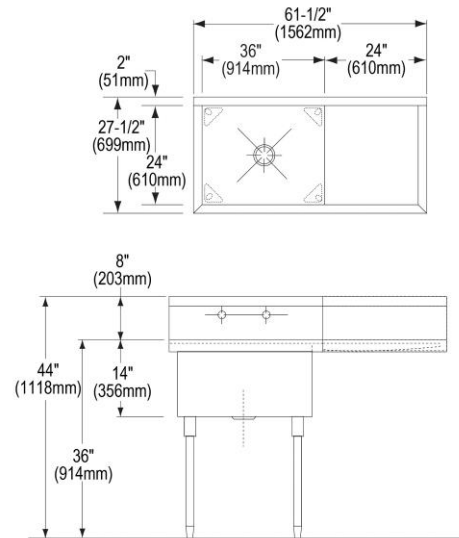

PART: _____ QTY: _____

PROJECT: _____

CONTACT: _____

DATE: _____

NOTES: _____

APPROVAL: _____

In keeping with our policy of continuing product improvement, Just Mfg reserves the right to change product specifications without notice. Please visit justmfg.com for the most current version of Just Mfg product specification sheets. This specification describes a product with design, quality, and functional benefits to the user. When making a comparison of other producers' offerings, be certain these features are not overlooked.