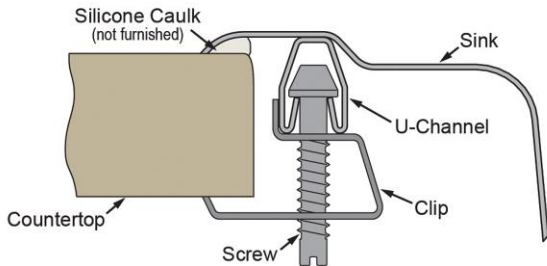

SPECIFICATIONS

Model(s) SLADA1617A502-J

PRODUCT SPECIFICATIONS

Just Mfg Stainless Steel 17" x 16" x 5" 2-Hole Single Bowl Drop-in ADA Sink. Sink is manufactured from 18 gauge 304 Stainless Steel with a Lustrous Satin finish, Center drain placement, and Bottom only pads.

Installation Type:	Drop-in
Material:	304 Stainless Steel
Finish:	Lustrous Satin
Gauge:	18
Sound Deadening:	Bottom only pads
Number of Bowls:	1
Sink Dimensions:	17" x 16" x 5"
Bowl 1 Dimensions:	14" x 10" x 5"
Drain Size:	3-1/2" (89mm)
Drain Location:	Center
Minimum Cabinet Size:	21"
Cutout Template #:	1000001269

Template is available for download at justmfg.com. CAD software will be required to open the template.

Cutout Dimensions for Drop-in Installation:

16-3/8" x 15-3/8" (416mm x 391mm) with 1-1/2" (38mm) corner radius

Hole Drilling Configurations:

Hole #	Description
2	2 Faucet Holes on 4" Center

Installation Profile:

Quality Grade Plumbing Products.

Since 1933 we have become the industry standard for designing and producing quality grade plumbing products and fixtures. Our role as an industry leader remains unsurpassed.

Product Compliance:

ASME A112.19.3/CSA B45.4
ADA & ICC A117.1

Complies with ADA & ICC A117.1 accessibility requirements when installed according to the requirements outlined in these standards.

[Clean and Care Manual (PDF)](#)

[Installation Instructions (PDF) - 2000000856](#)

[Warranty (PDF)](#)