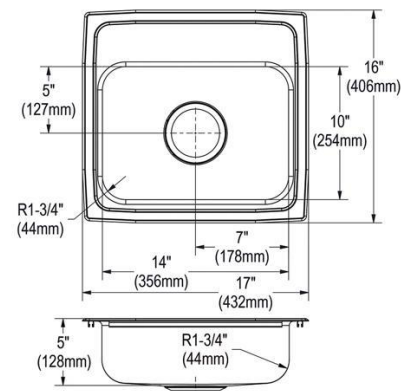

PART: _____ QTY: _____

PROJECT: _____

CONTACT: _____

DATE: _____

NOTES: _____

APPROVAL: _____

In keeping with our policy of continuing product improvement, Just Mfg reserves the right to change product specifications without notice. Please visit justmfg.com for the most current version of Just Mfg product specification sheets. This specification describes a product with design, quality, and functional benefits to the user. When making a comparison of other producers' offerings, be certain these features are not overlooked.