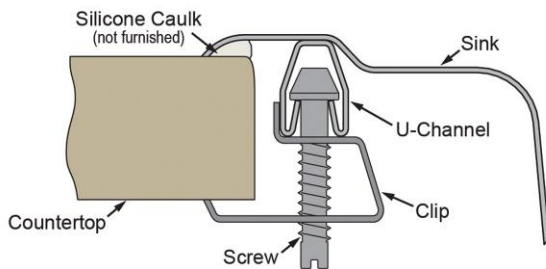

Installation Profile: