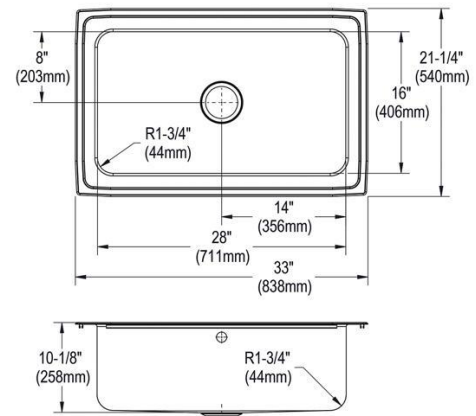

Quality Grade Plumbing Products.
Since 1933 we have become the industry standard for designing and producing quality grade plumbing products and fixtures. Our role as an industry leader remains unsurpassed.

Product Compliance: ASME A112.19.3/CSA B45.4

[Clean and Care Manual (PDF)](#)
[Installation Instructions (PDF) - 2000000856](#)
[Warranty (PDF)](#)